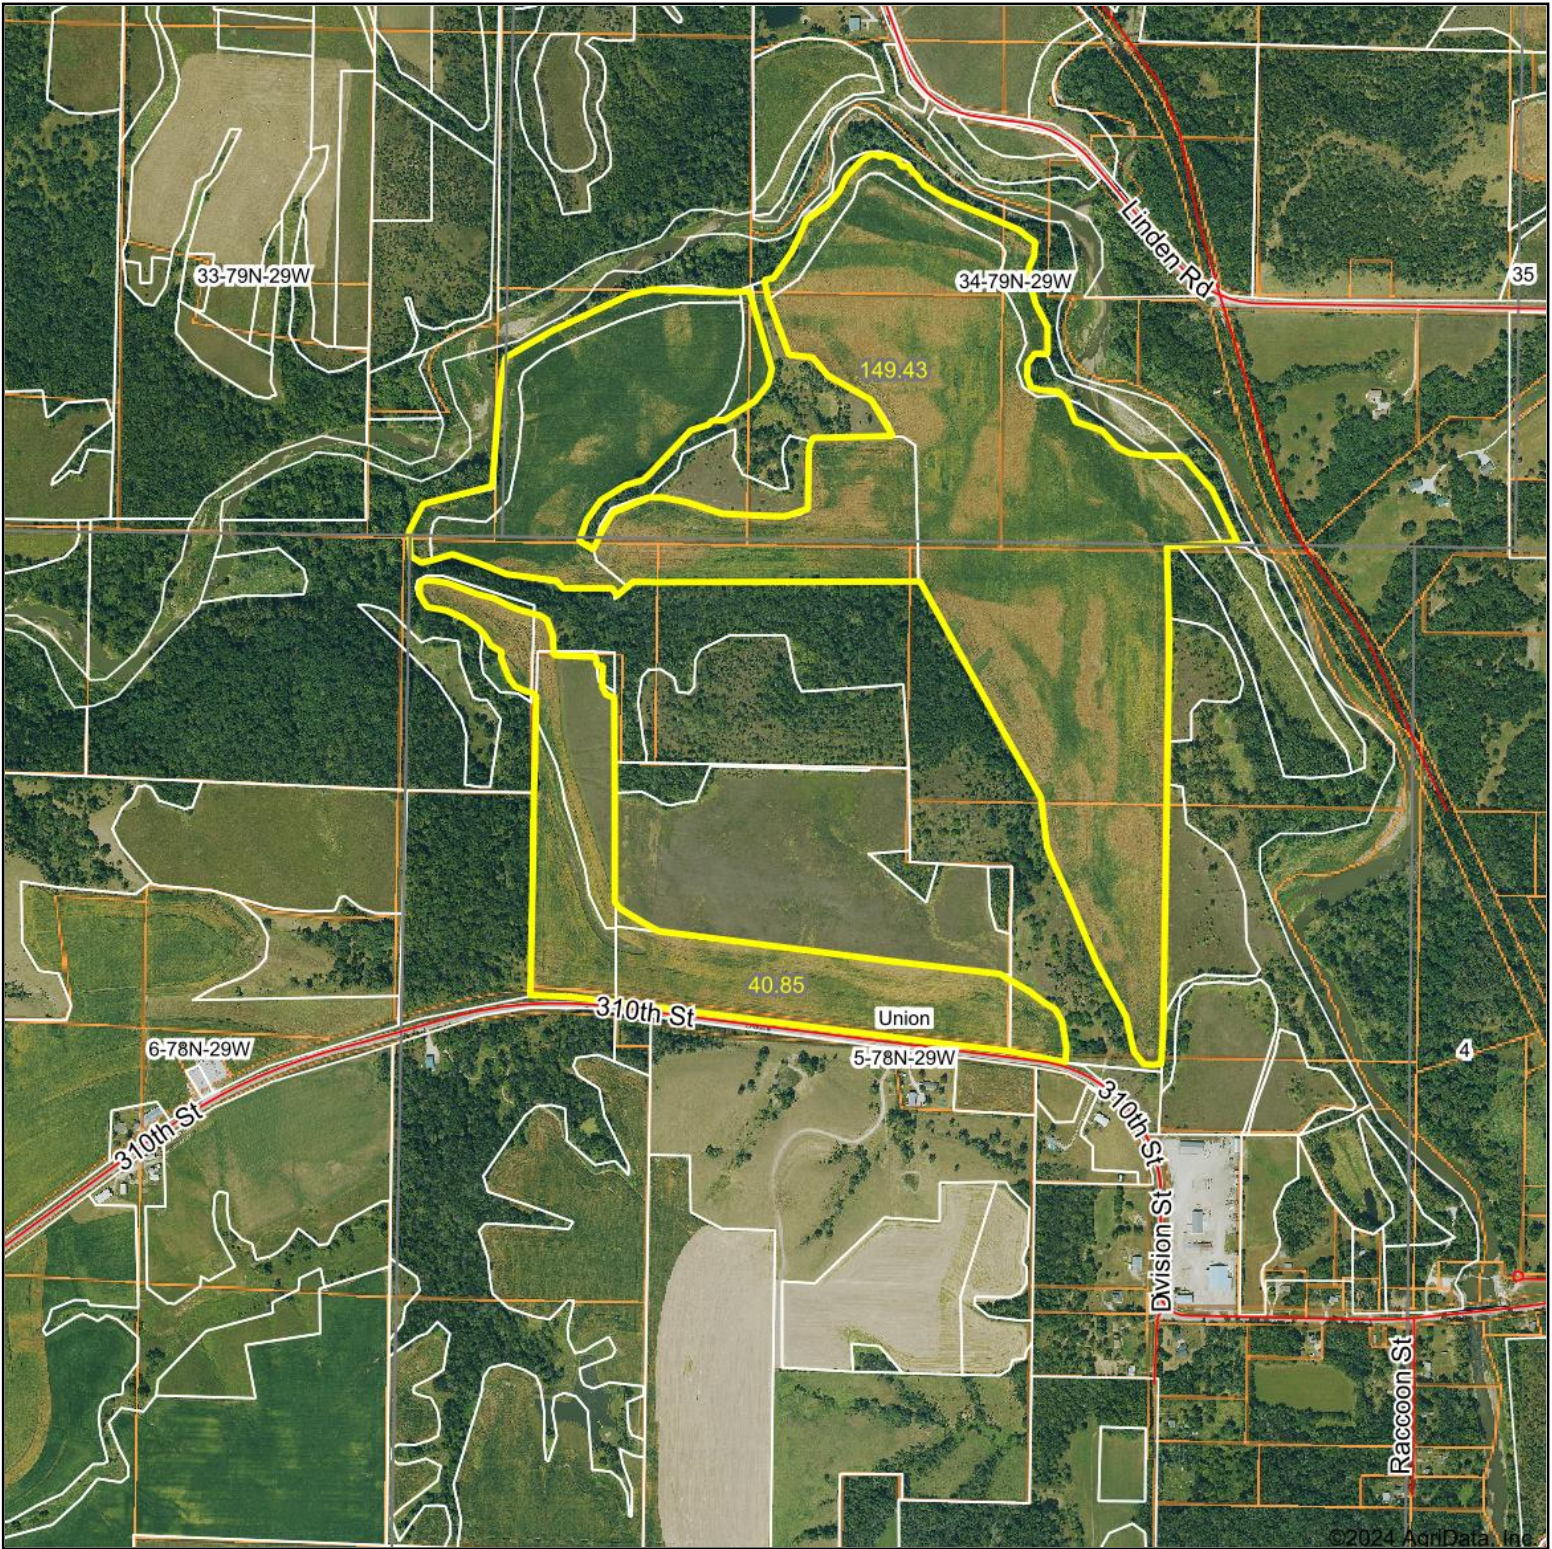

# Aerial Map

Boundary Center: 41.600040, -94.215537

**5-78N-29W**  
**Dallas County**  
**Iowa**

Maps Provided By:

© AgriData, Inc. 2023 www.AgriDataInc.com

9/30/2024