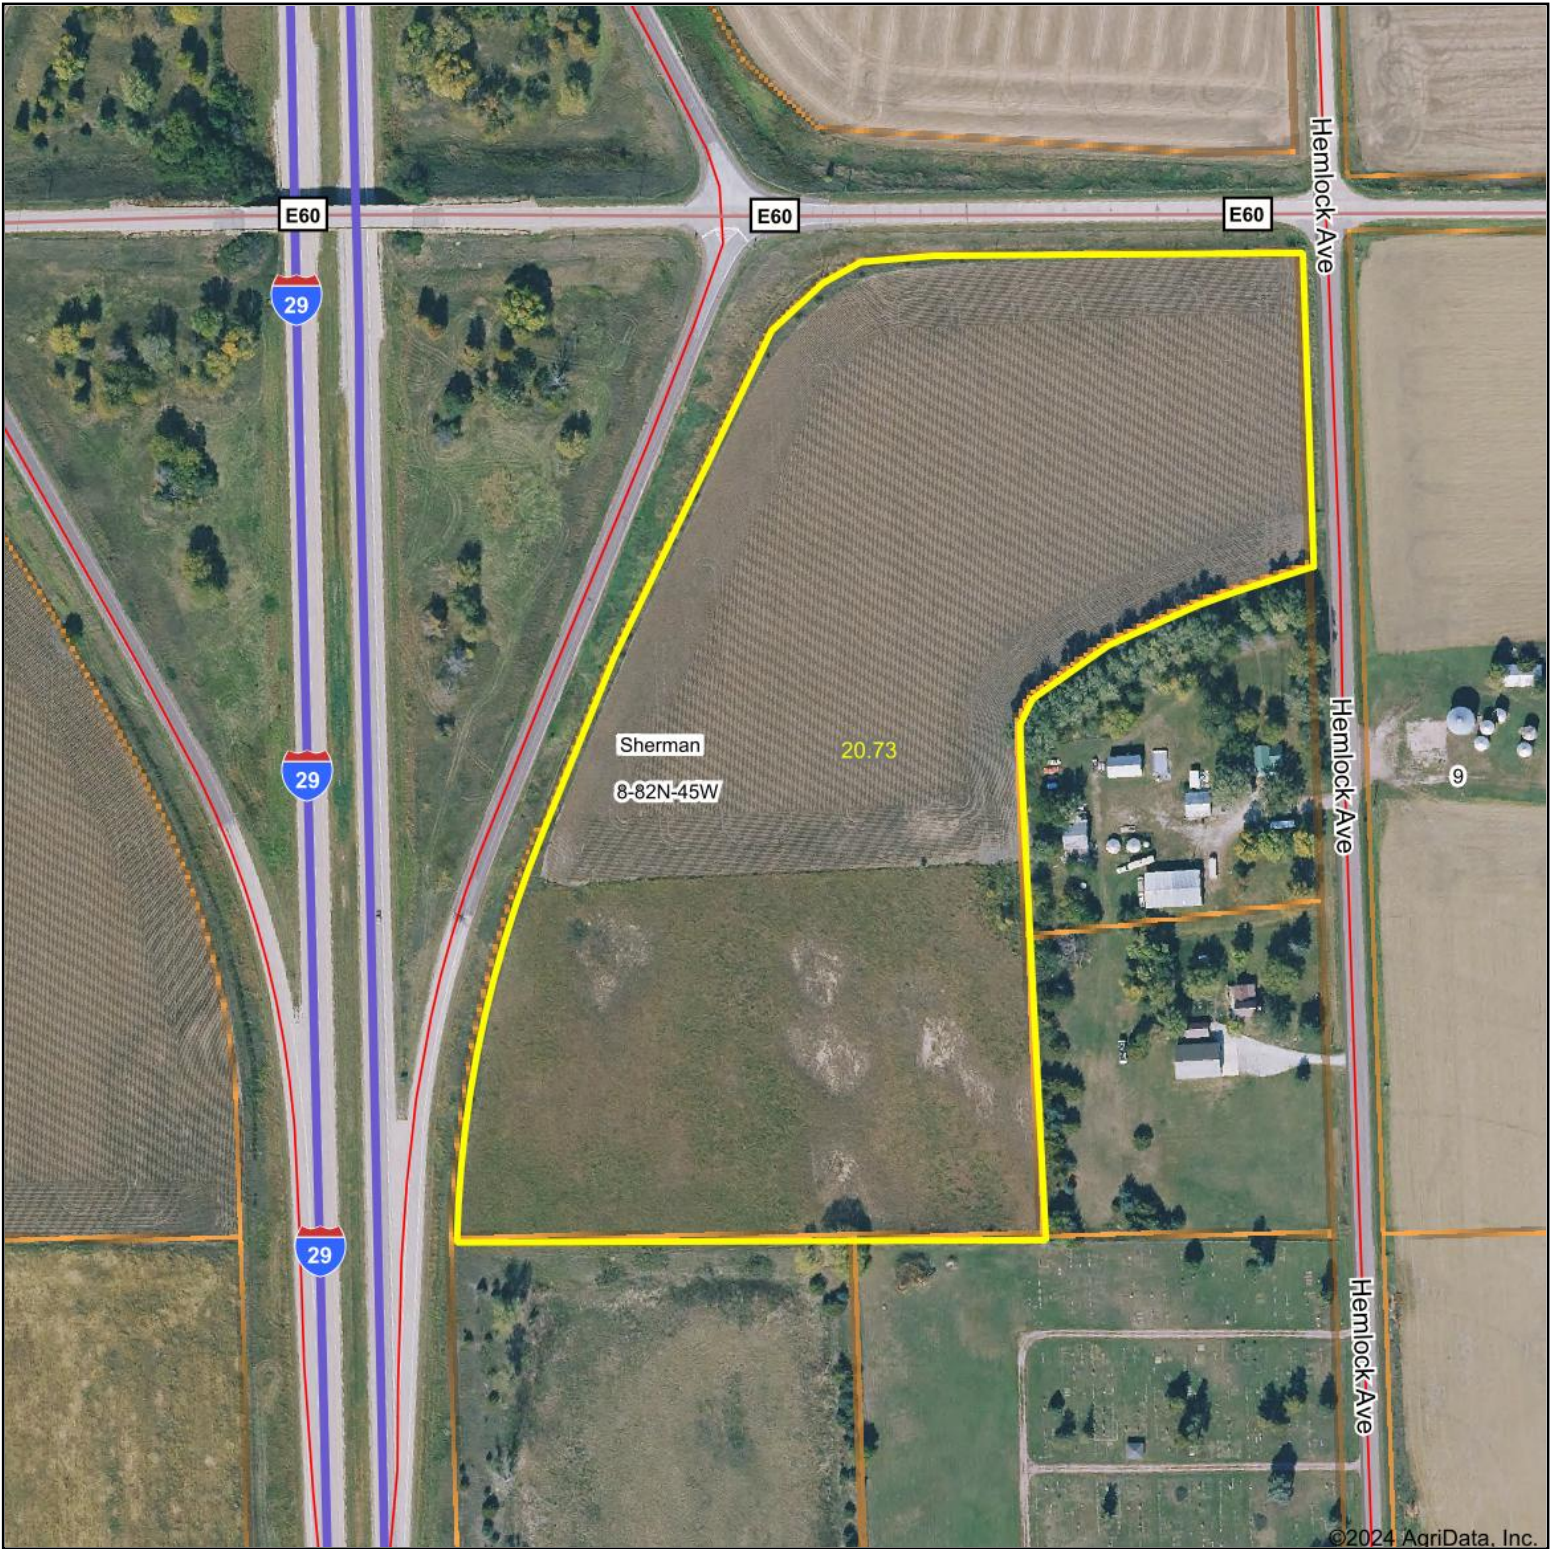

# Aerial Map

©2024 AgriData, Inc.

Boundary Center: 41.928937, -96.101263

**8-82N-45W**  
**Monona County**  
**Iowa**

Maps Provided By:

© AgriData, Inc. 2023

www.AgriDataInc.com

9/9/2024