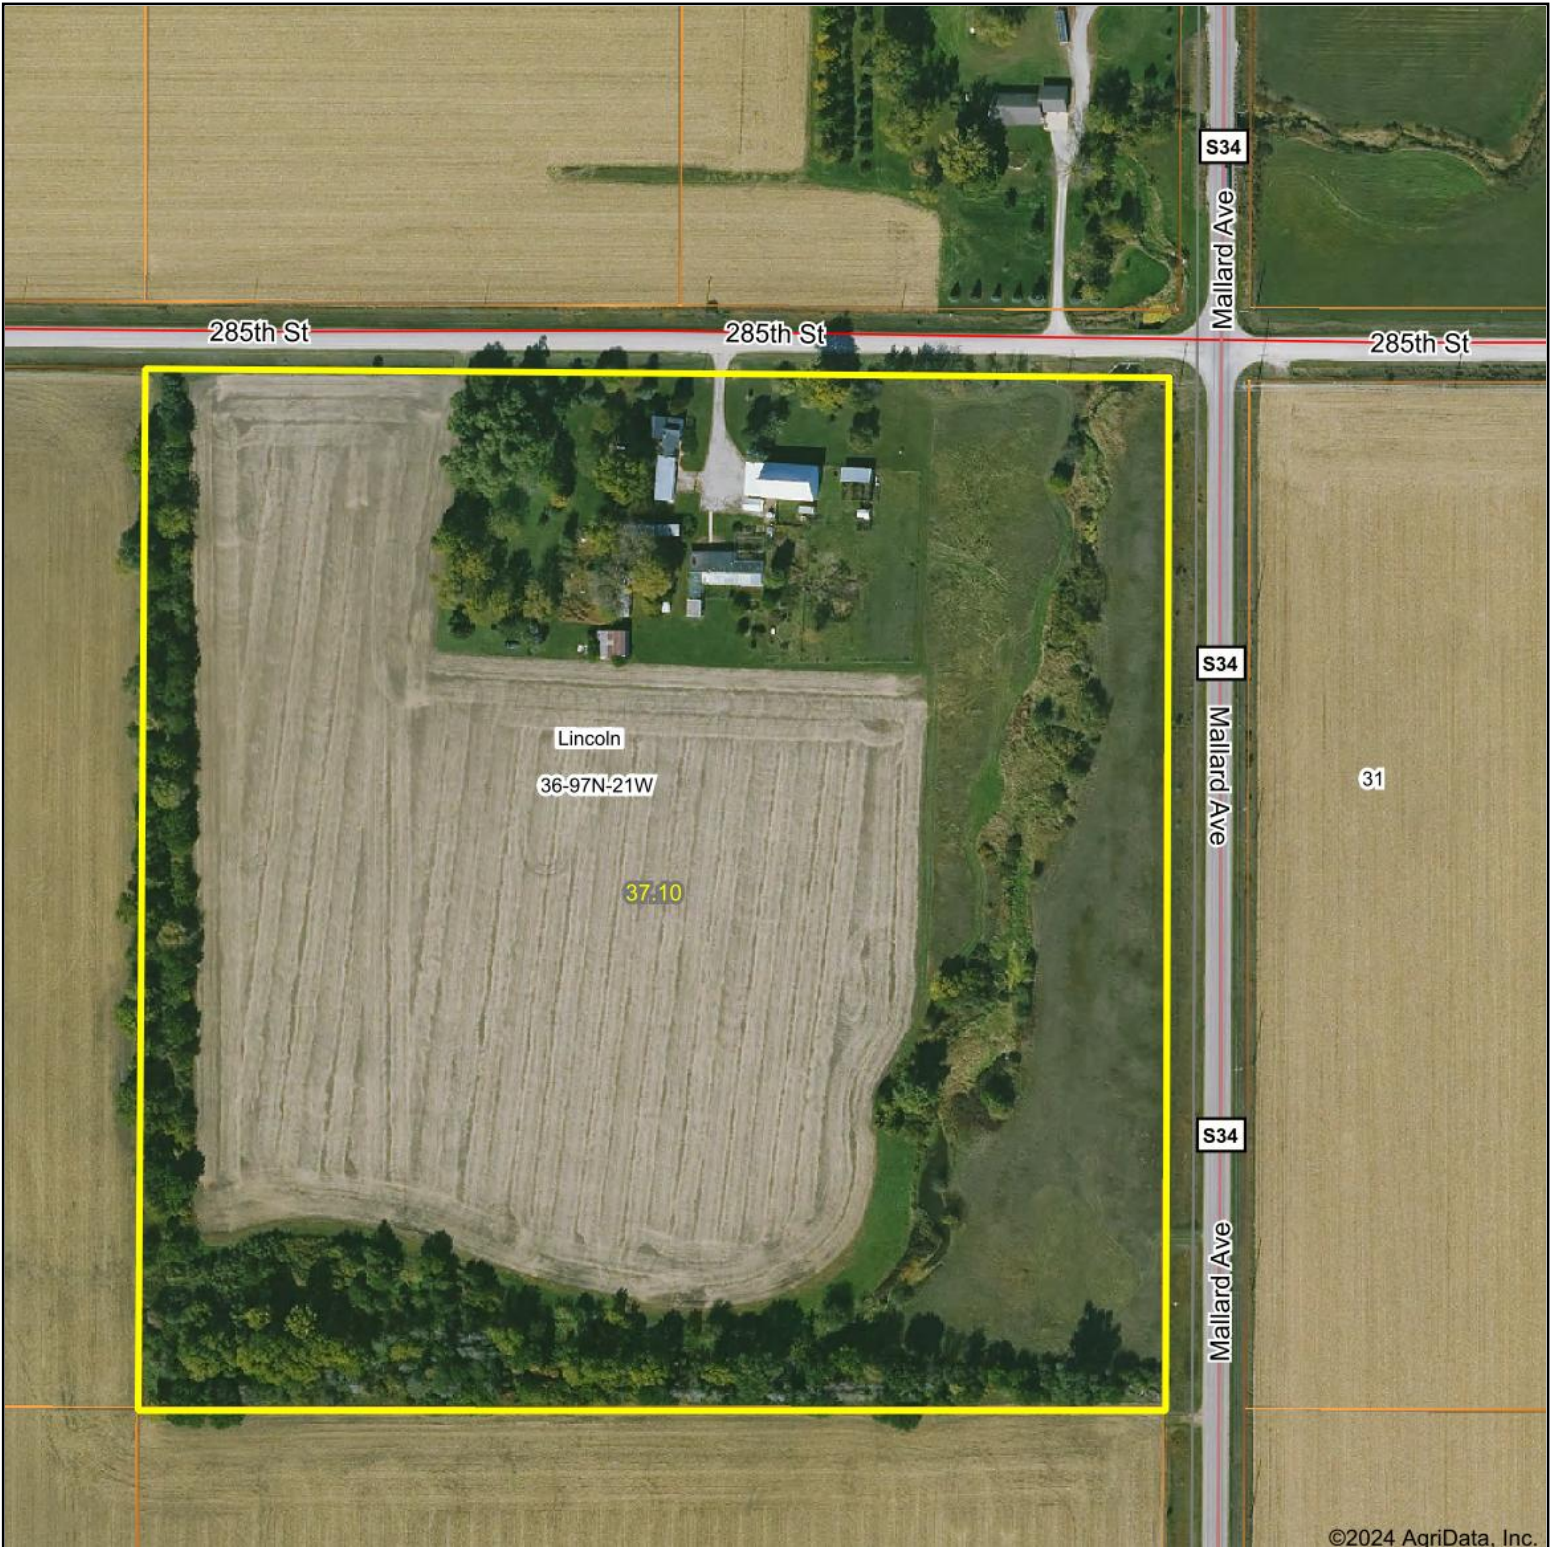

Aerial Map

©2024 AgriData, Inc.

Boundary Center: 43.175033, -93.263162

Maps Provided By:

© AgriData, Inc. 2023 www.AgriDataInc.com

36-97N-21W
Cerro Gordo County
Iowa

7/23/2024