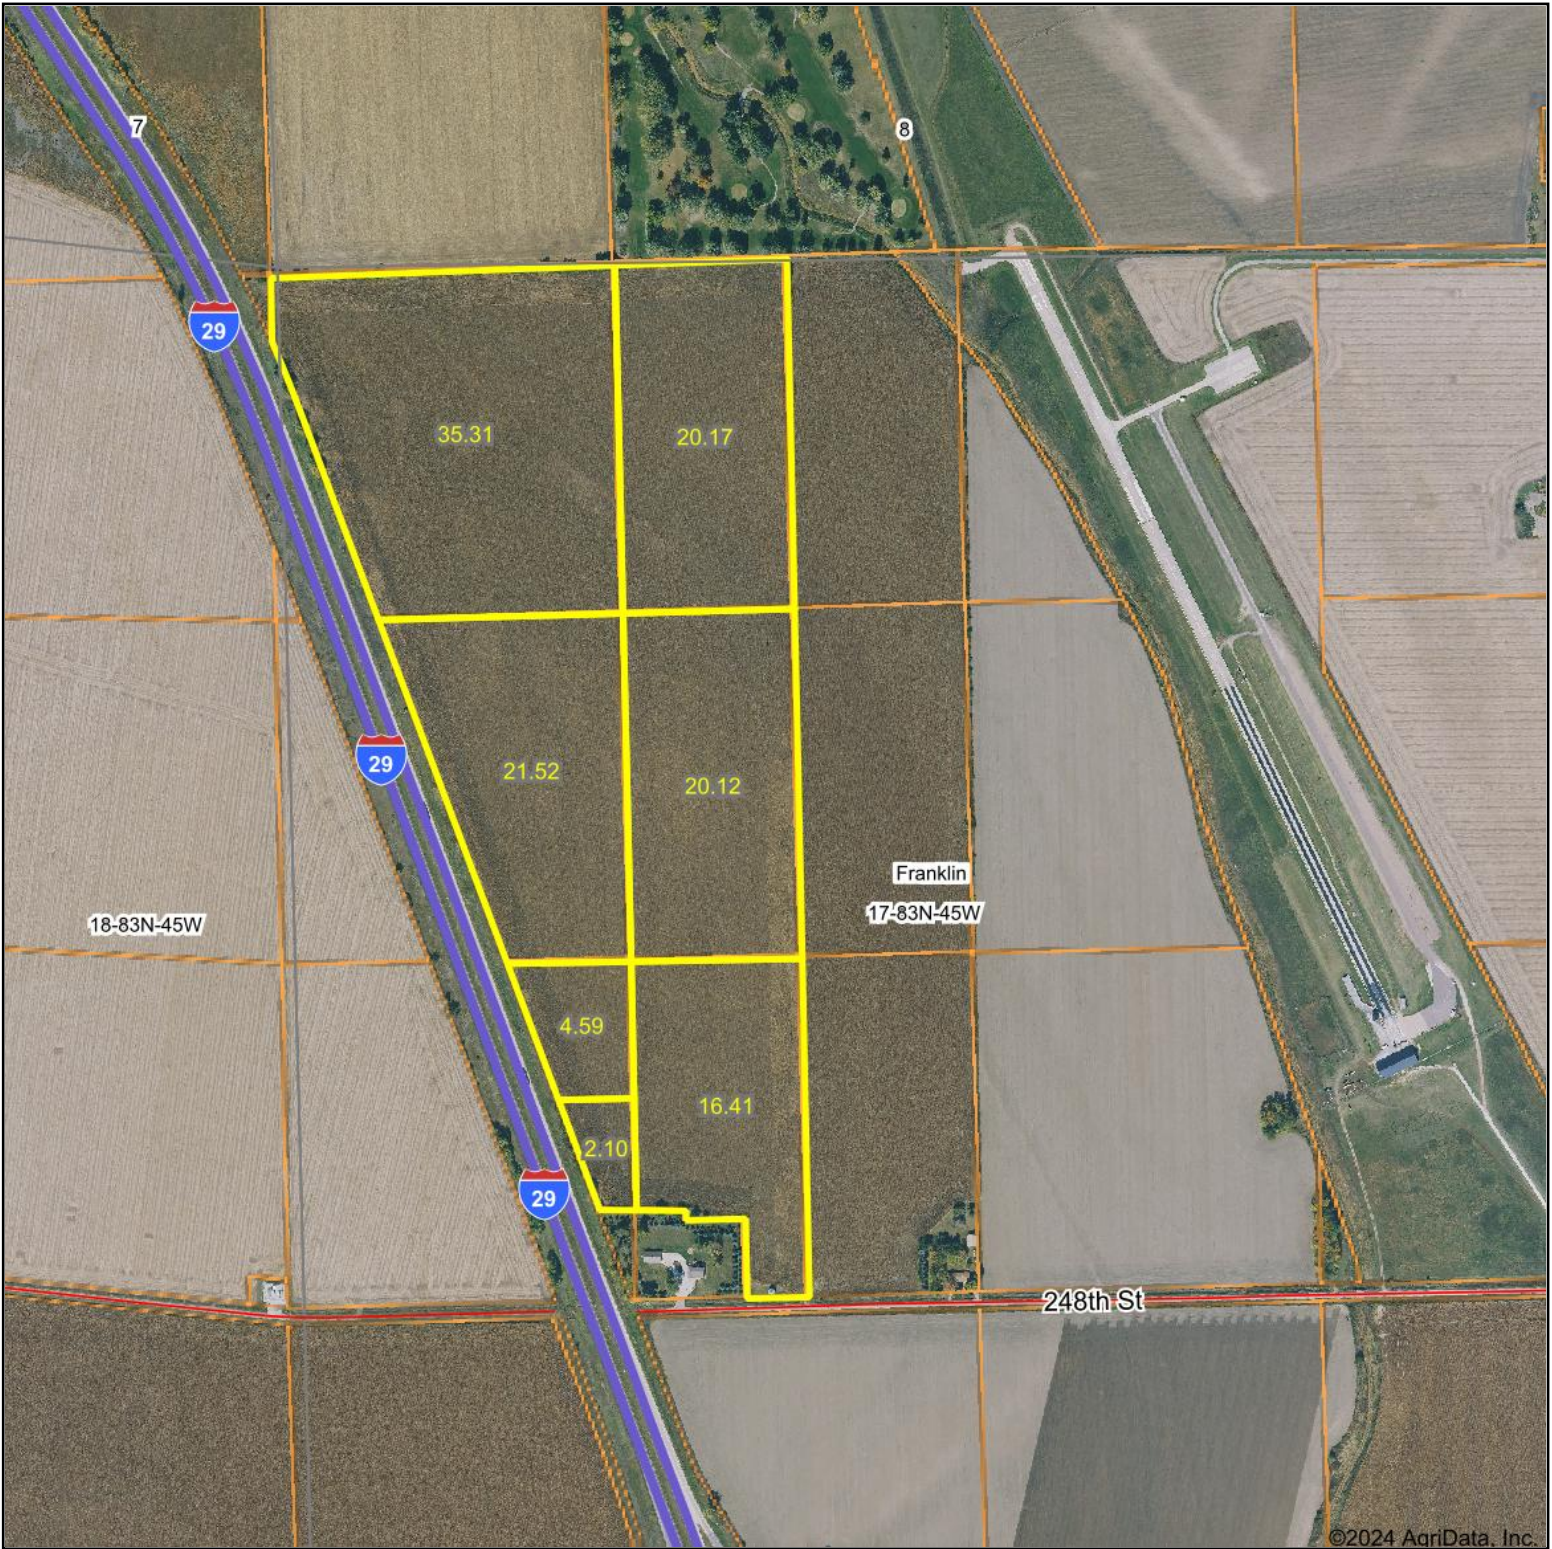

Aerial Map

©2024 AgriData, Inc.

Boundary Center: 42.003472, -96.113383

17-83N-45W
Monona County
Iowa

Maps Provided By:

© AgriData, Inc. 2023

www.AgriDataInc.com

5/24/2024