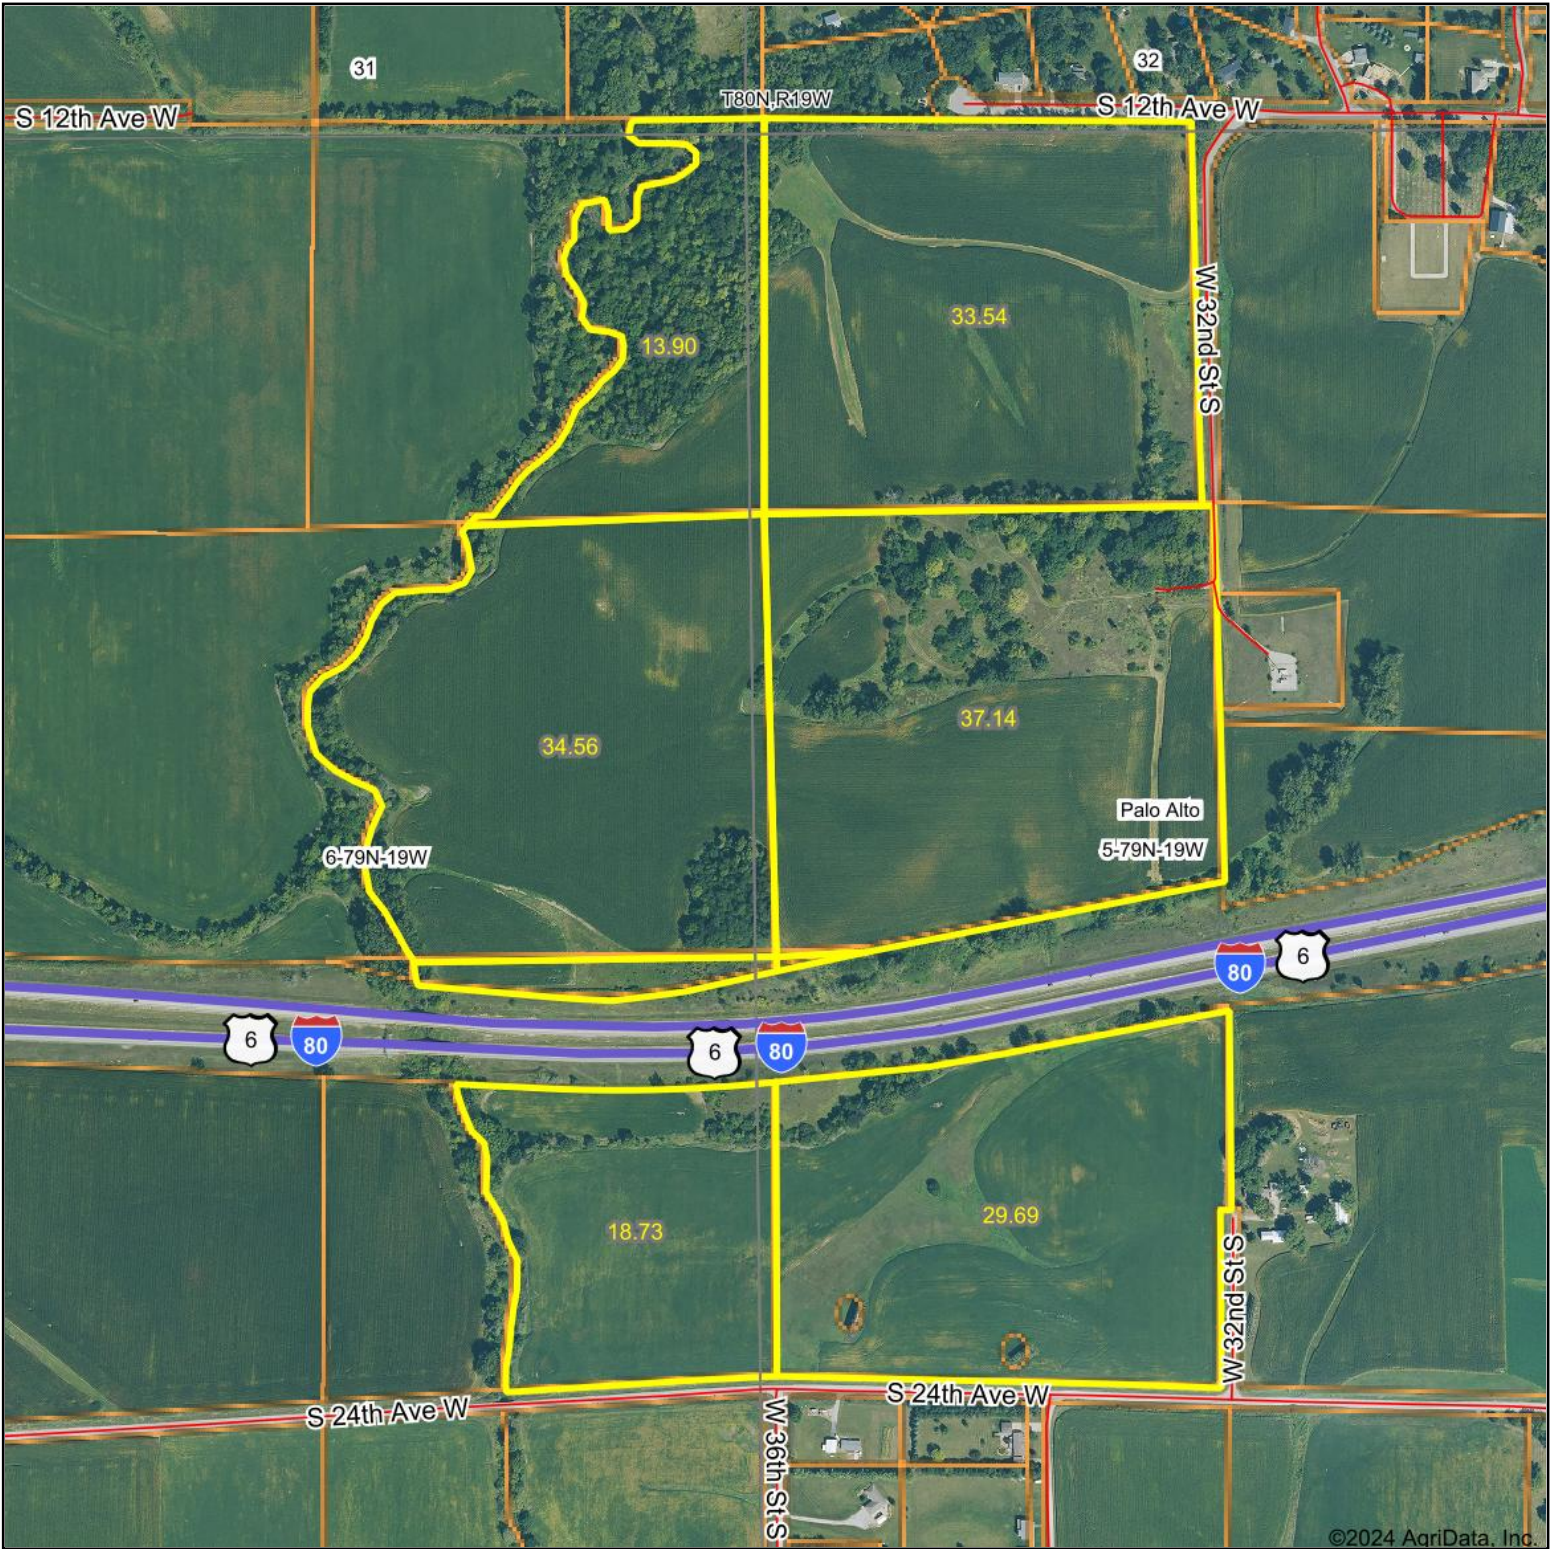

Aerial Map

Boundary Center: 41.683169, -93.096545

5-79N-19W
Jasper County
Iowa

Maps Provided By:

© AgriData, Inc. 2023

www.AgriDataInc.com

2/23/2024