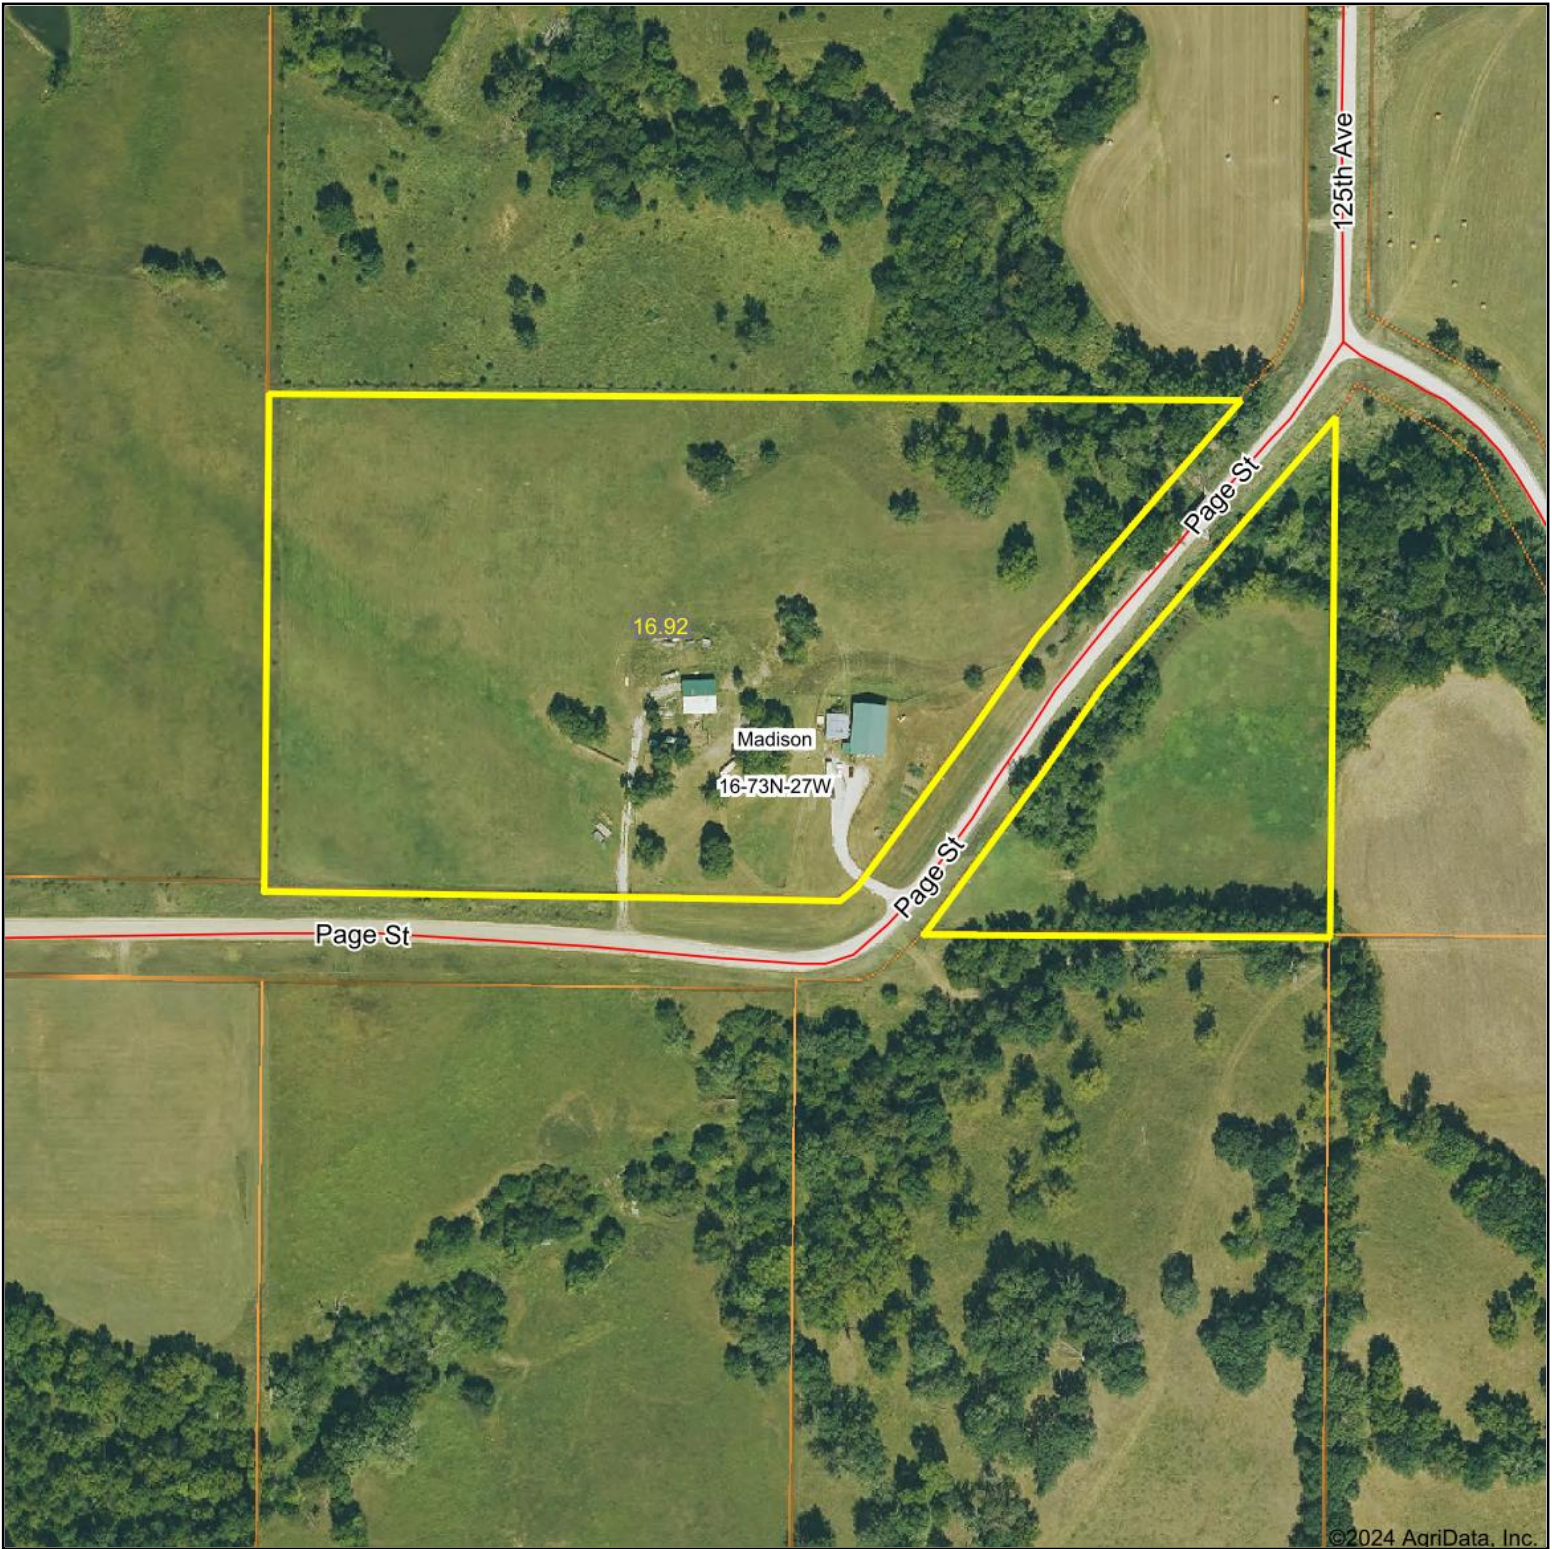

Aerial Map

©2024 AgriData, Inc.

Boundary Center: 41.121821, -93.968055

Maps Provided By:
surety
CUSTOMIZED ONLINE MAPPING
© AgriData, Inc. 2023 www.AgriDataInc.com

16-73N-27W
Clarke County
Iowa

5/17/2024