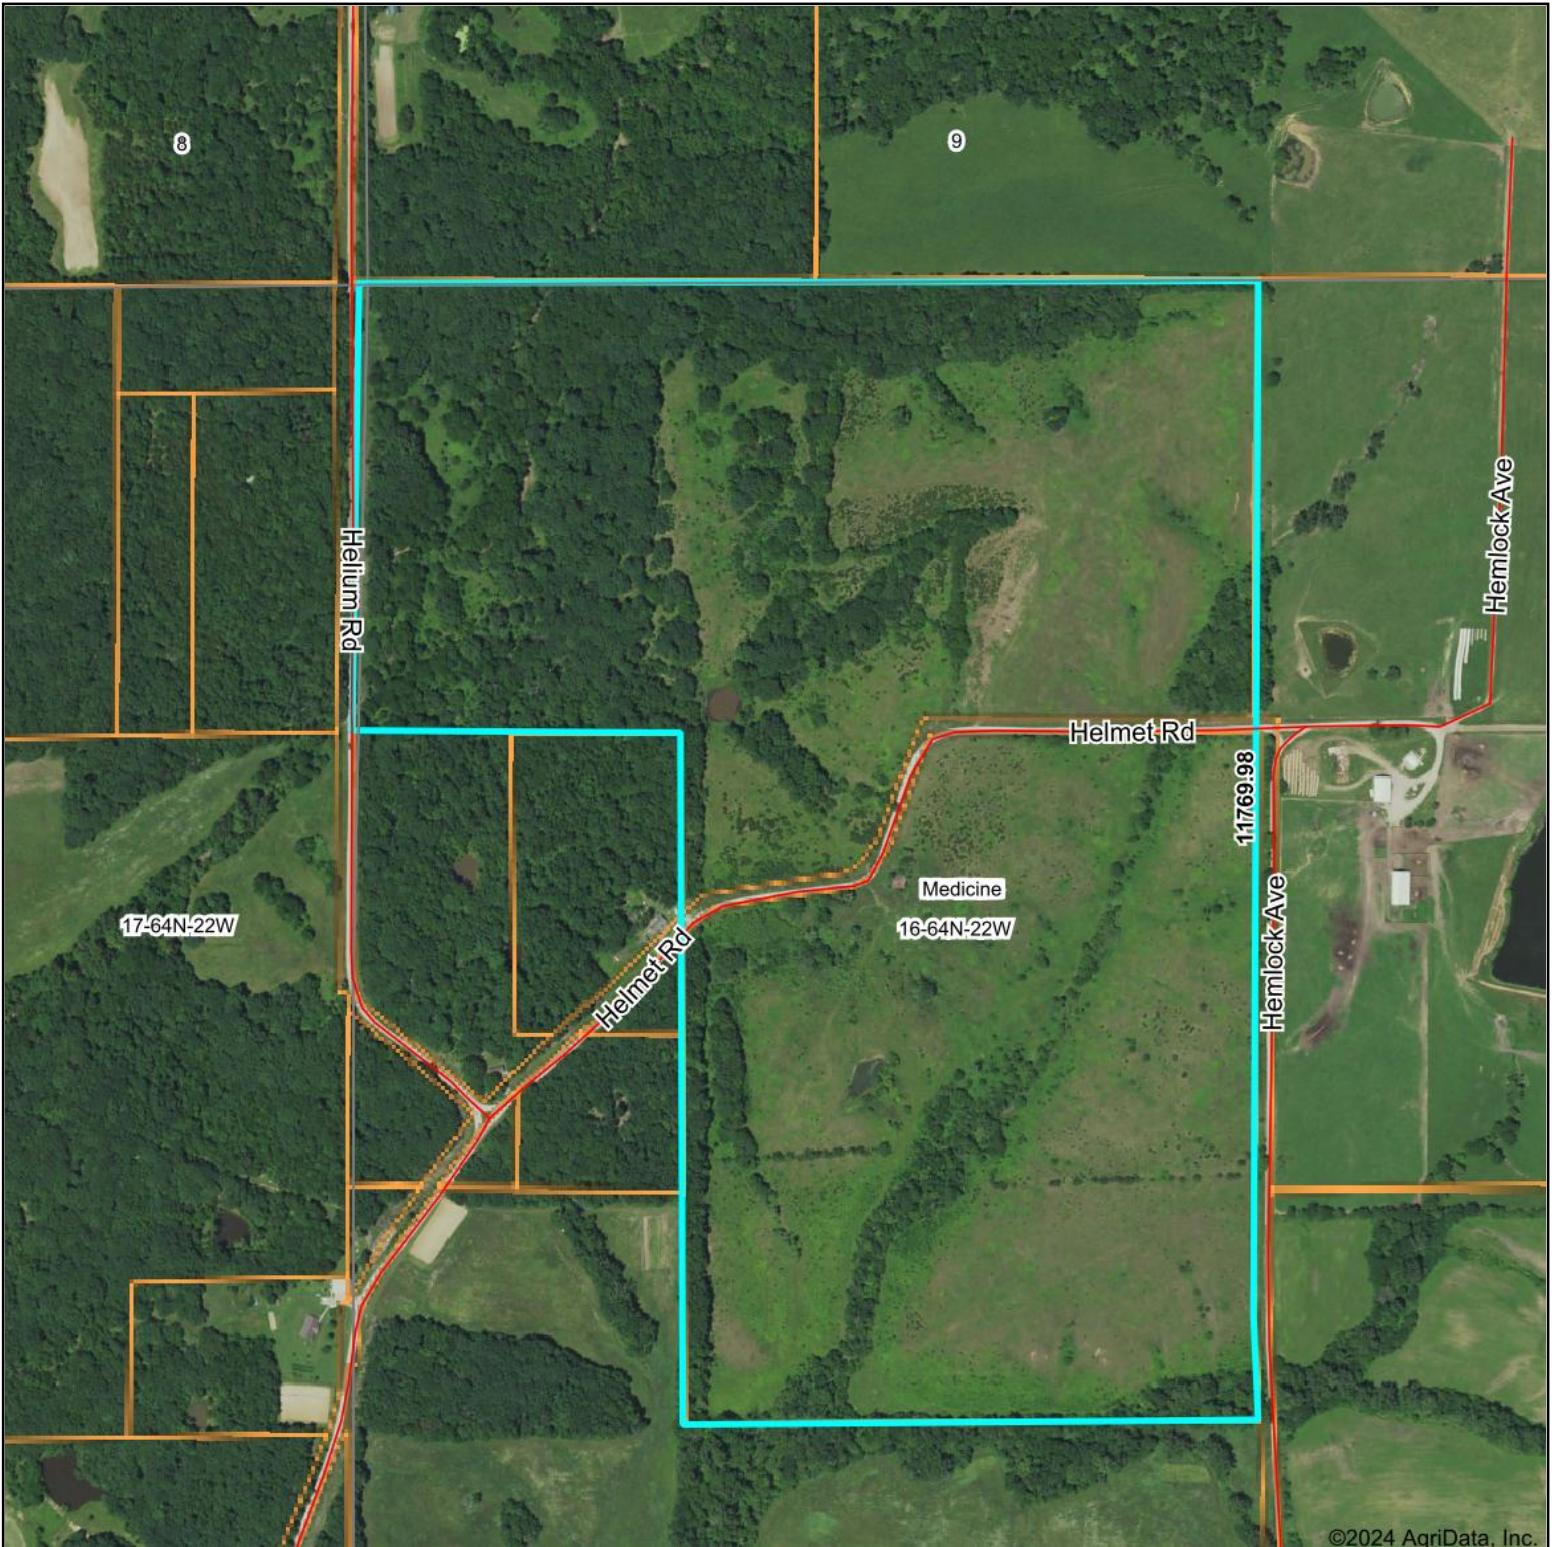

Aerial Map

Boundary Center: 40.349208, -93.381540

16-64N-22W
Mercer County
Missouri

Maps Provided By:

© AgriData, Inc. 2023 www.AgriDataInc.com

5/7/2024