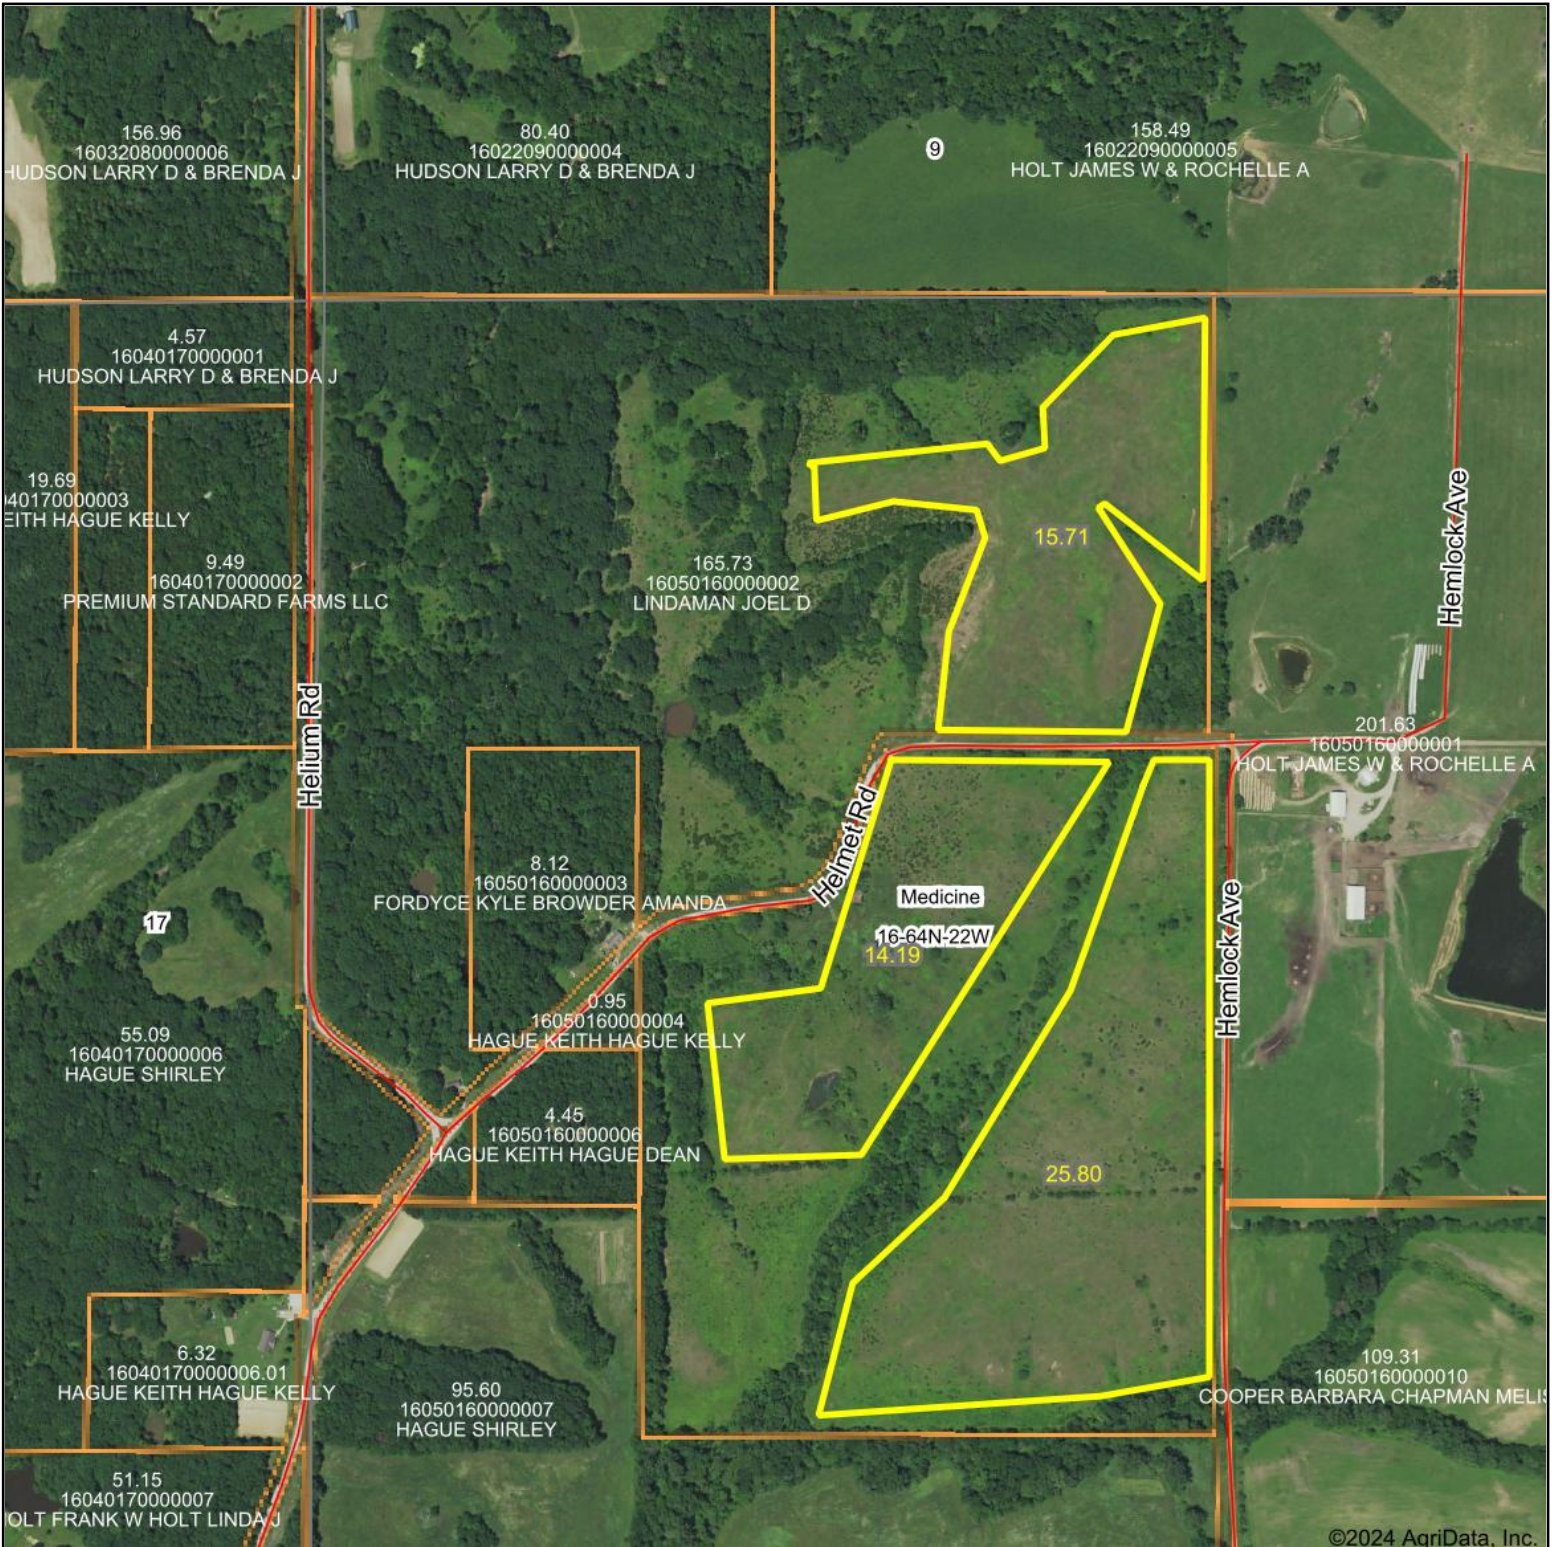

Aerial Map

©2024 AgriData, Inc.

Boundary Center: 40.349216, -93.379487

16-64N-22W
Mercer County
Missouri

Maps Provided By:

© AgriData, Inc. 2023 www.AgriDataInc.com

5/1/2024