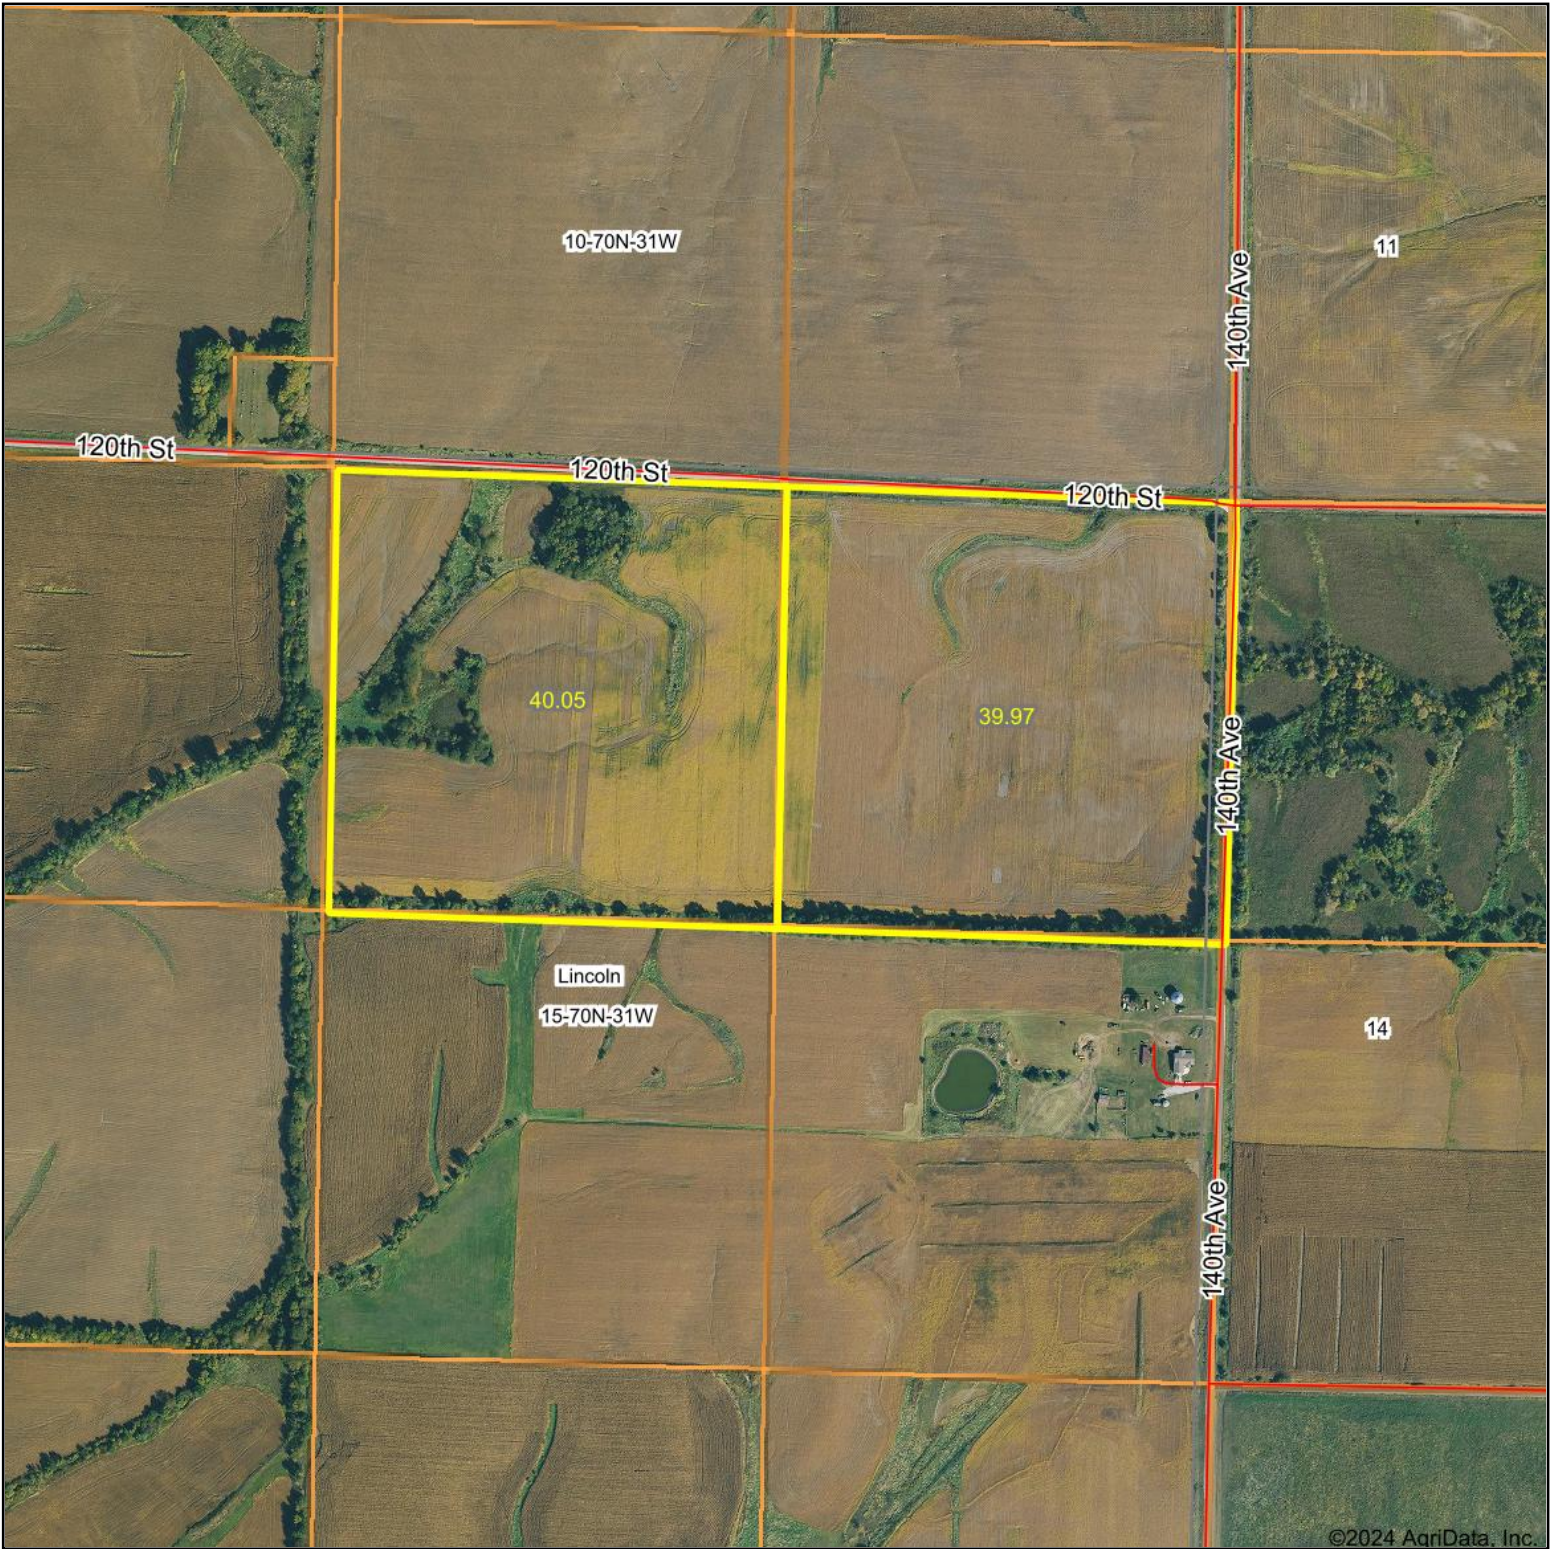

# Aerial Map

©2024 AgriData, Inc.

Boundary Center: 40.868626, -94.400787

**15-70N-31W**  
**Ringgold County**  
**Iowa**

Maps Provided By:

© AgriData, Inc. 2023

www.AgriDataInc.com

1/19/2024