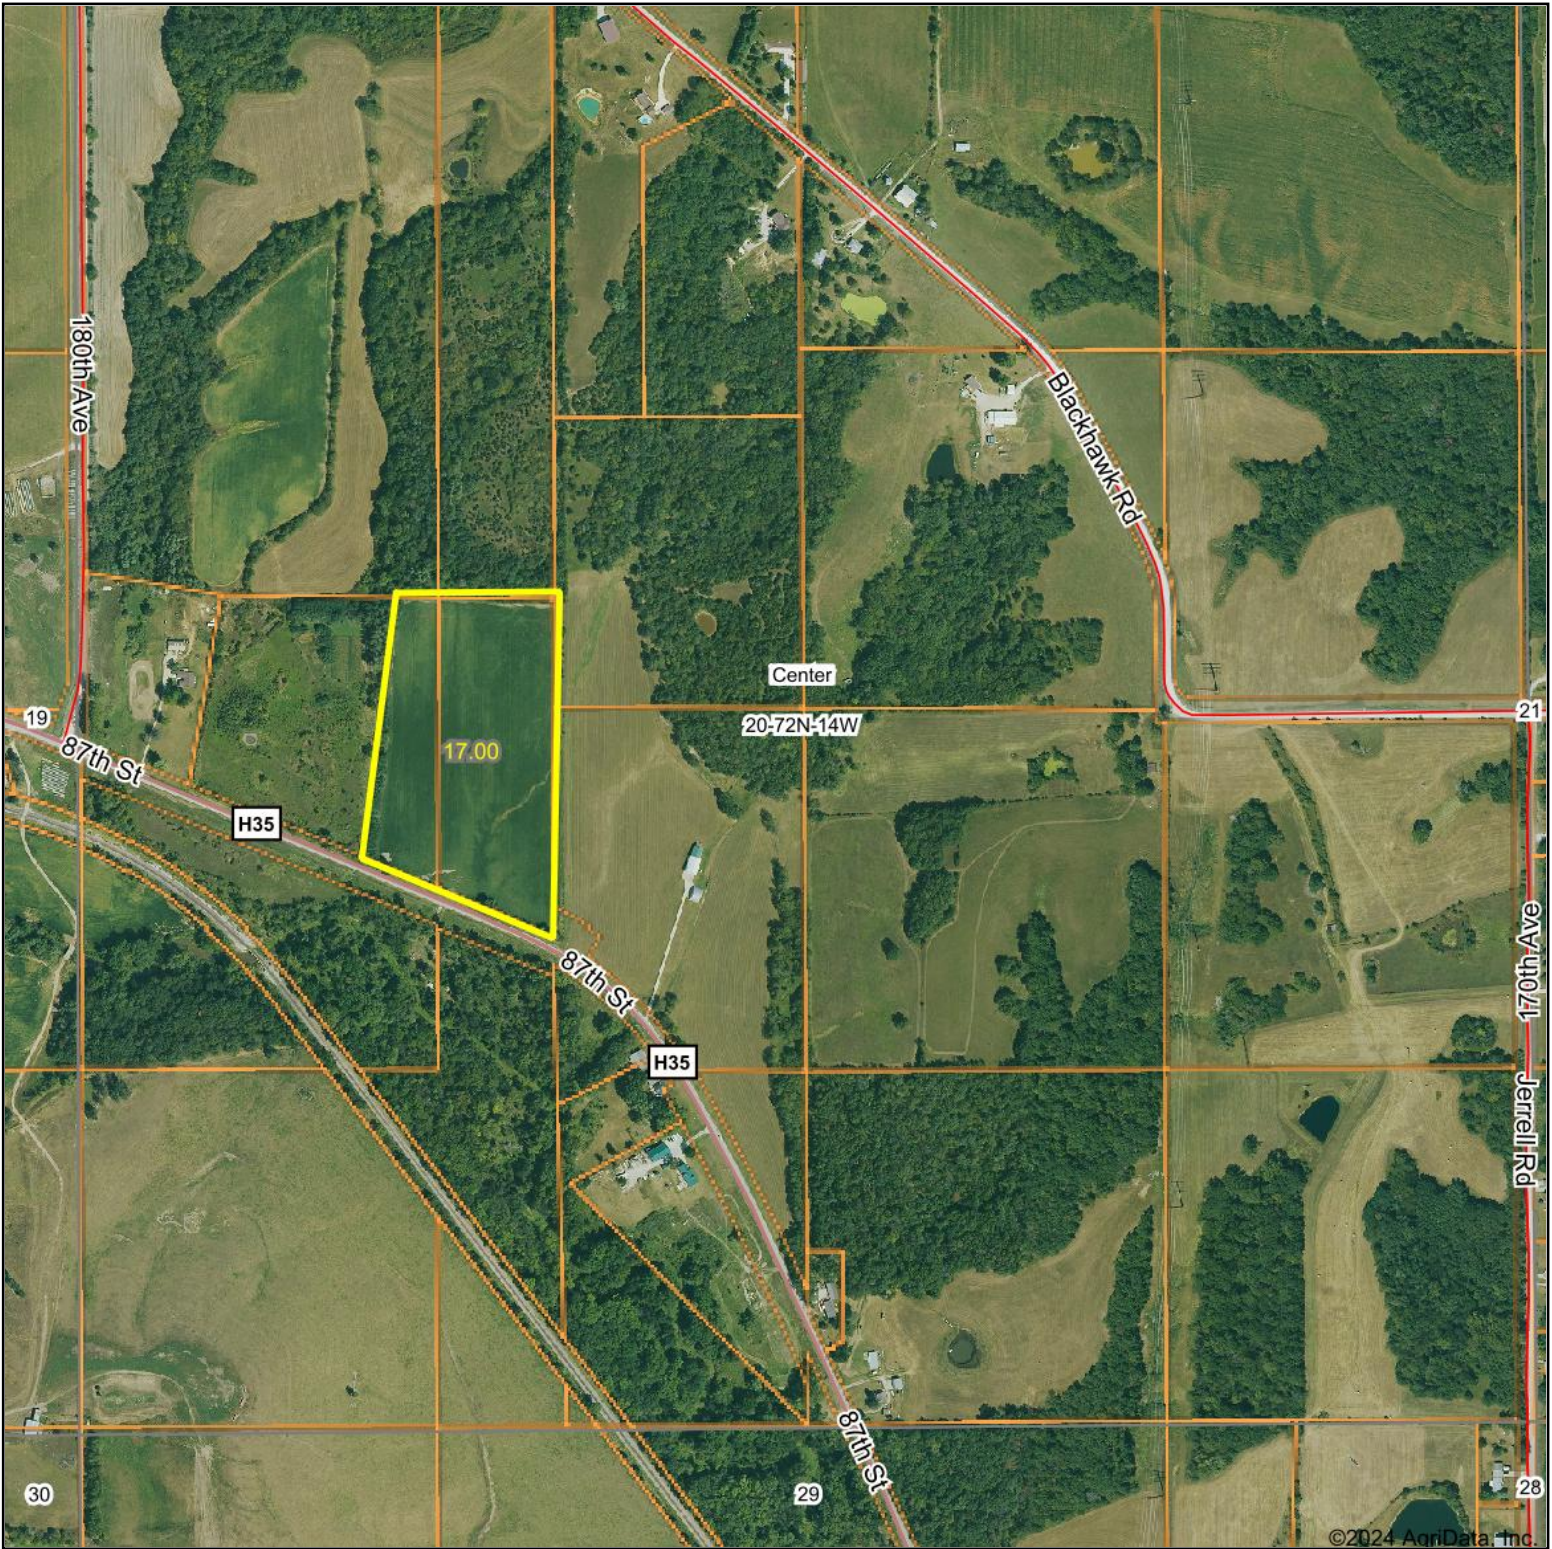

Aerial Map

Boundary Center: 41.022999, -92.500470

20-72N-14W
Wapello County
Iowa

Maps Provided By:

© AgriData, Inc. 2023 www.AgriDataInc.com

1/11/2024