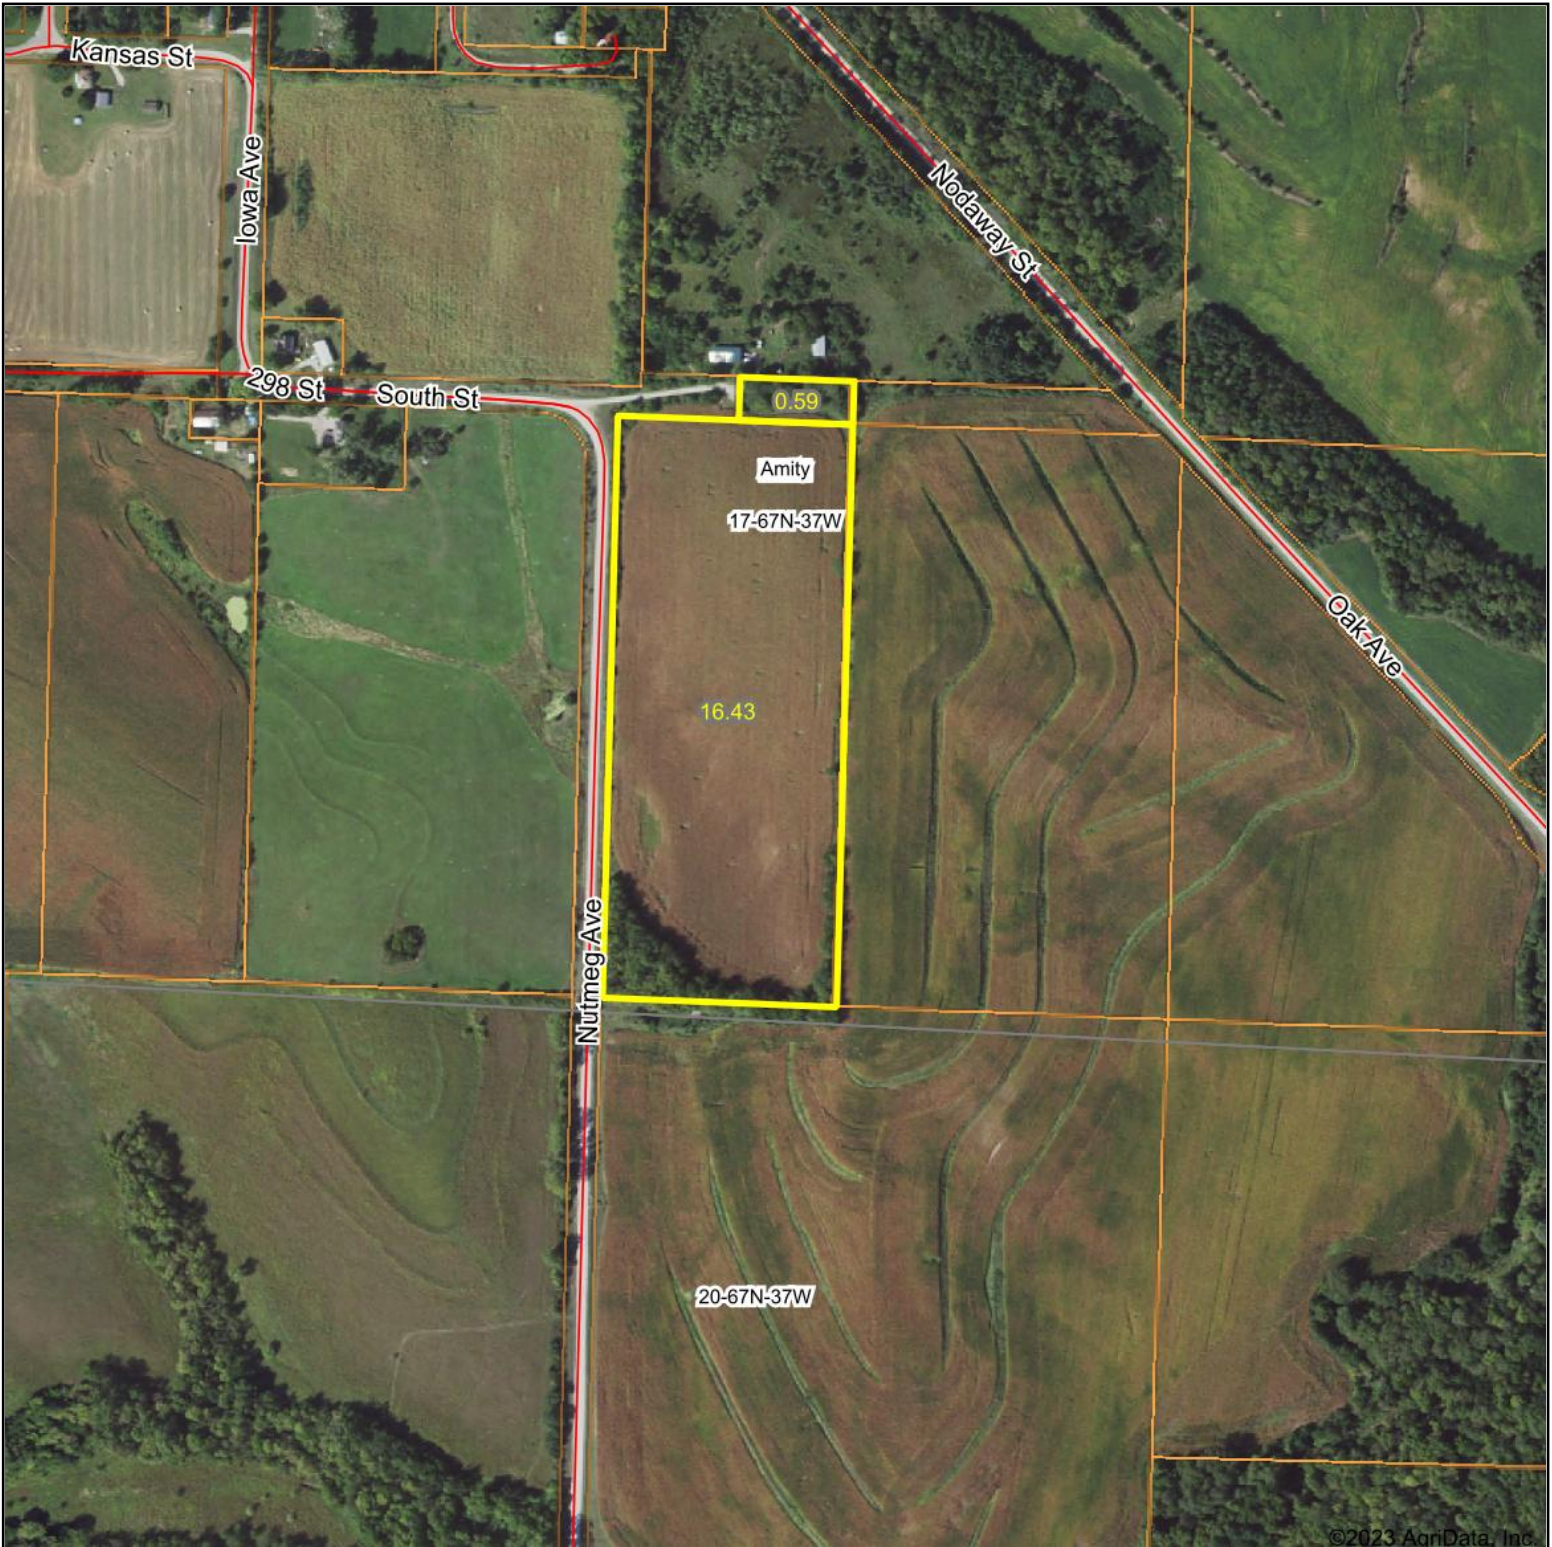

Aerial Map

©2023 AgriData, Inc.

Boundary Center: 40.611416, -95.115198

17-67N-37W
Page County
Iowa

Maps Provided By:

© AgriData, Inc. 2023

www.AgriDataInc.com

10/7/2023