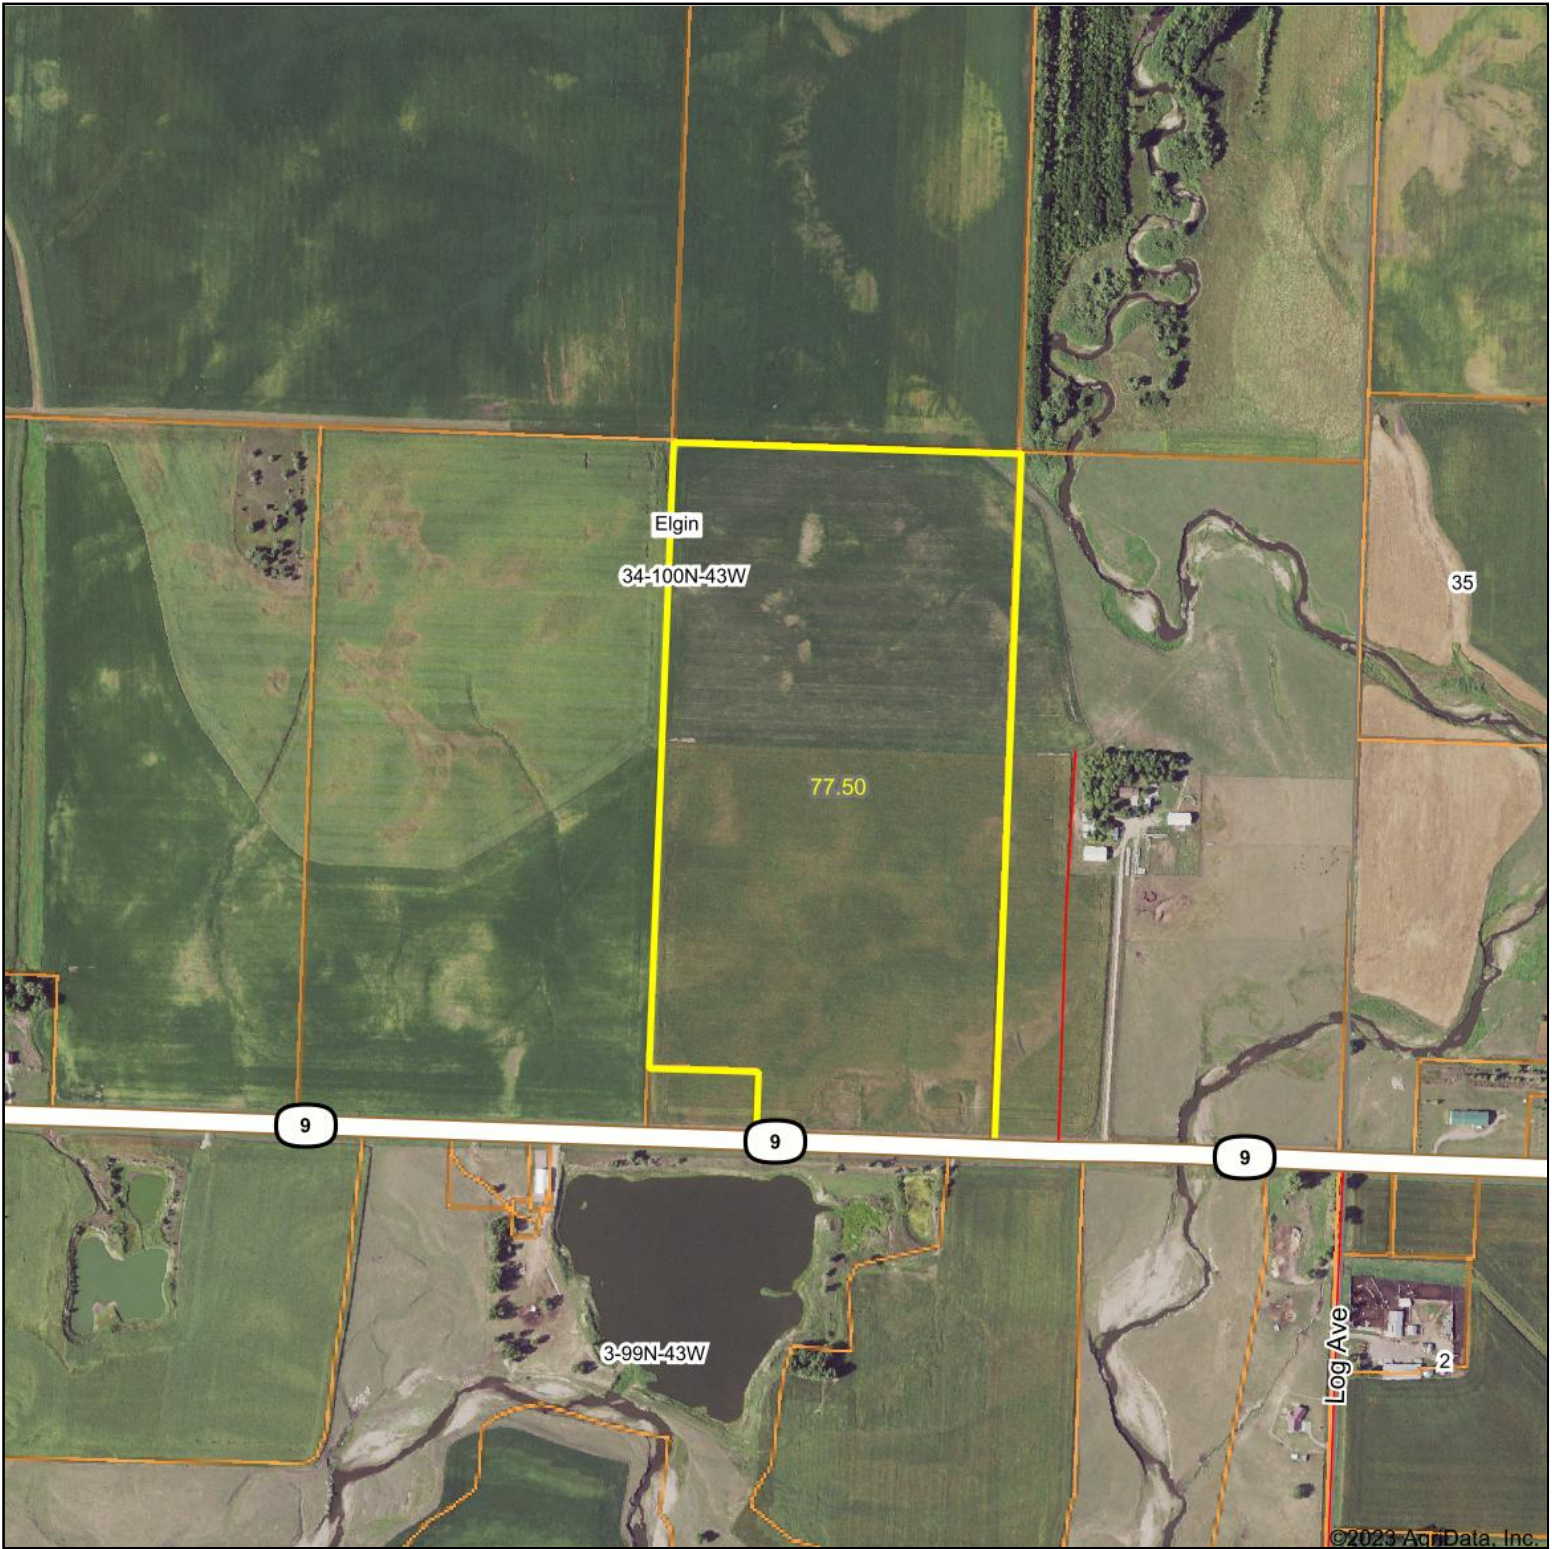

Aerial Map

Boundary Center: 43.436240, -95.907845

34-100N-43W
Lyon County
Iowa

Maps Provided By:

© AgriData, Inc. 2023

www.AgriDataInc.com

9/7/2023