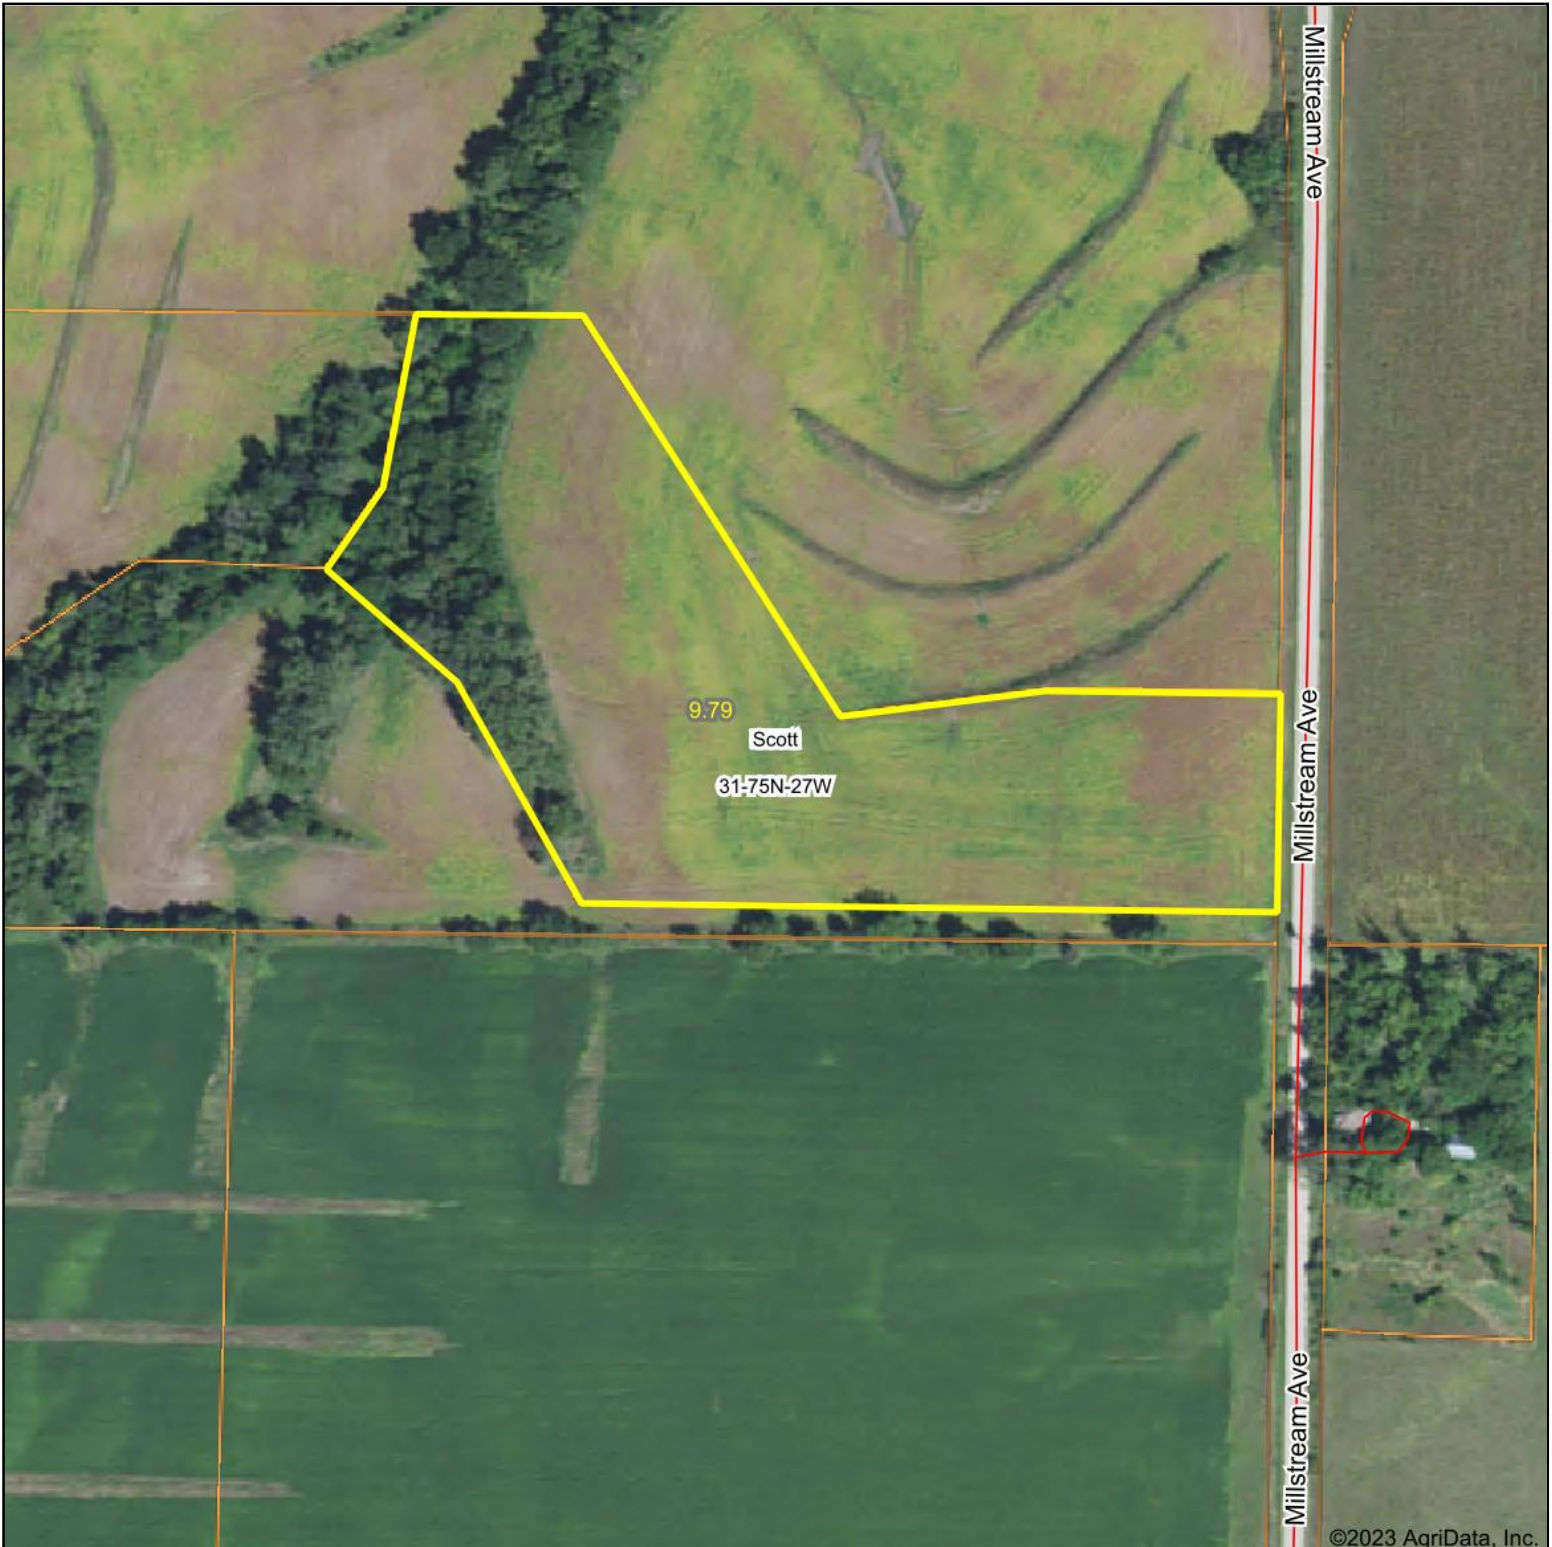

Aerial Map

Boundary Center: 41.251857, -94.001007

31-75N-27W
Madison County
Iowa

6/13/2023

Maps Provided By:

© AgriData, Inc. 2023

www.AgriDataInc.com