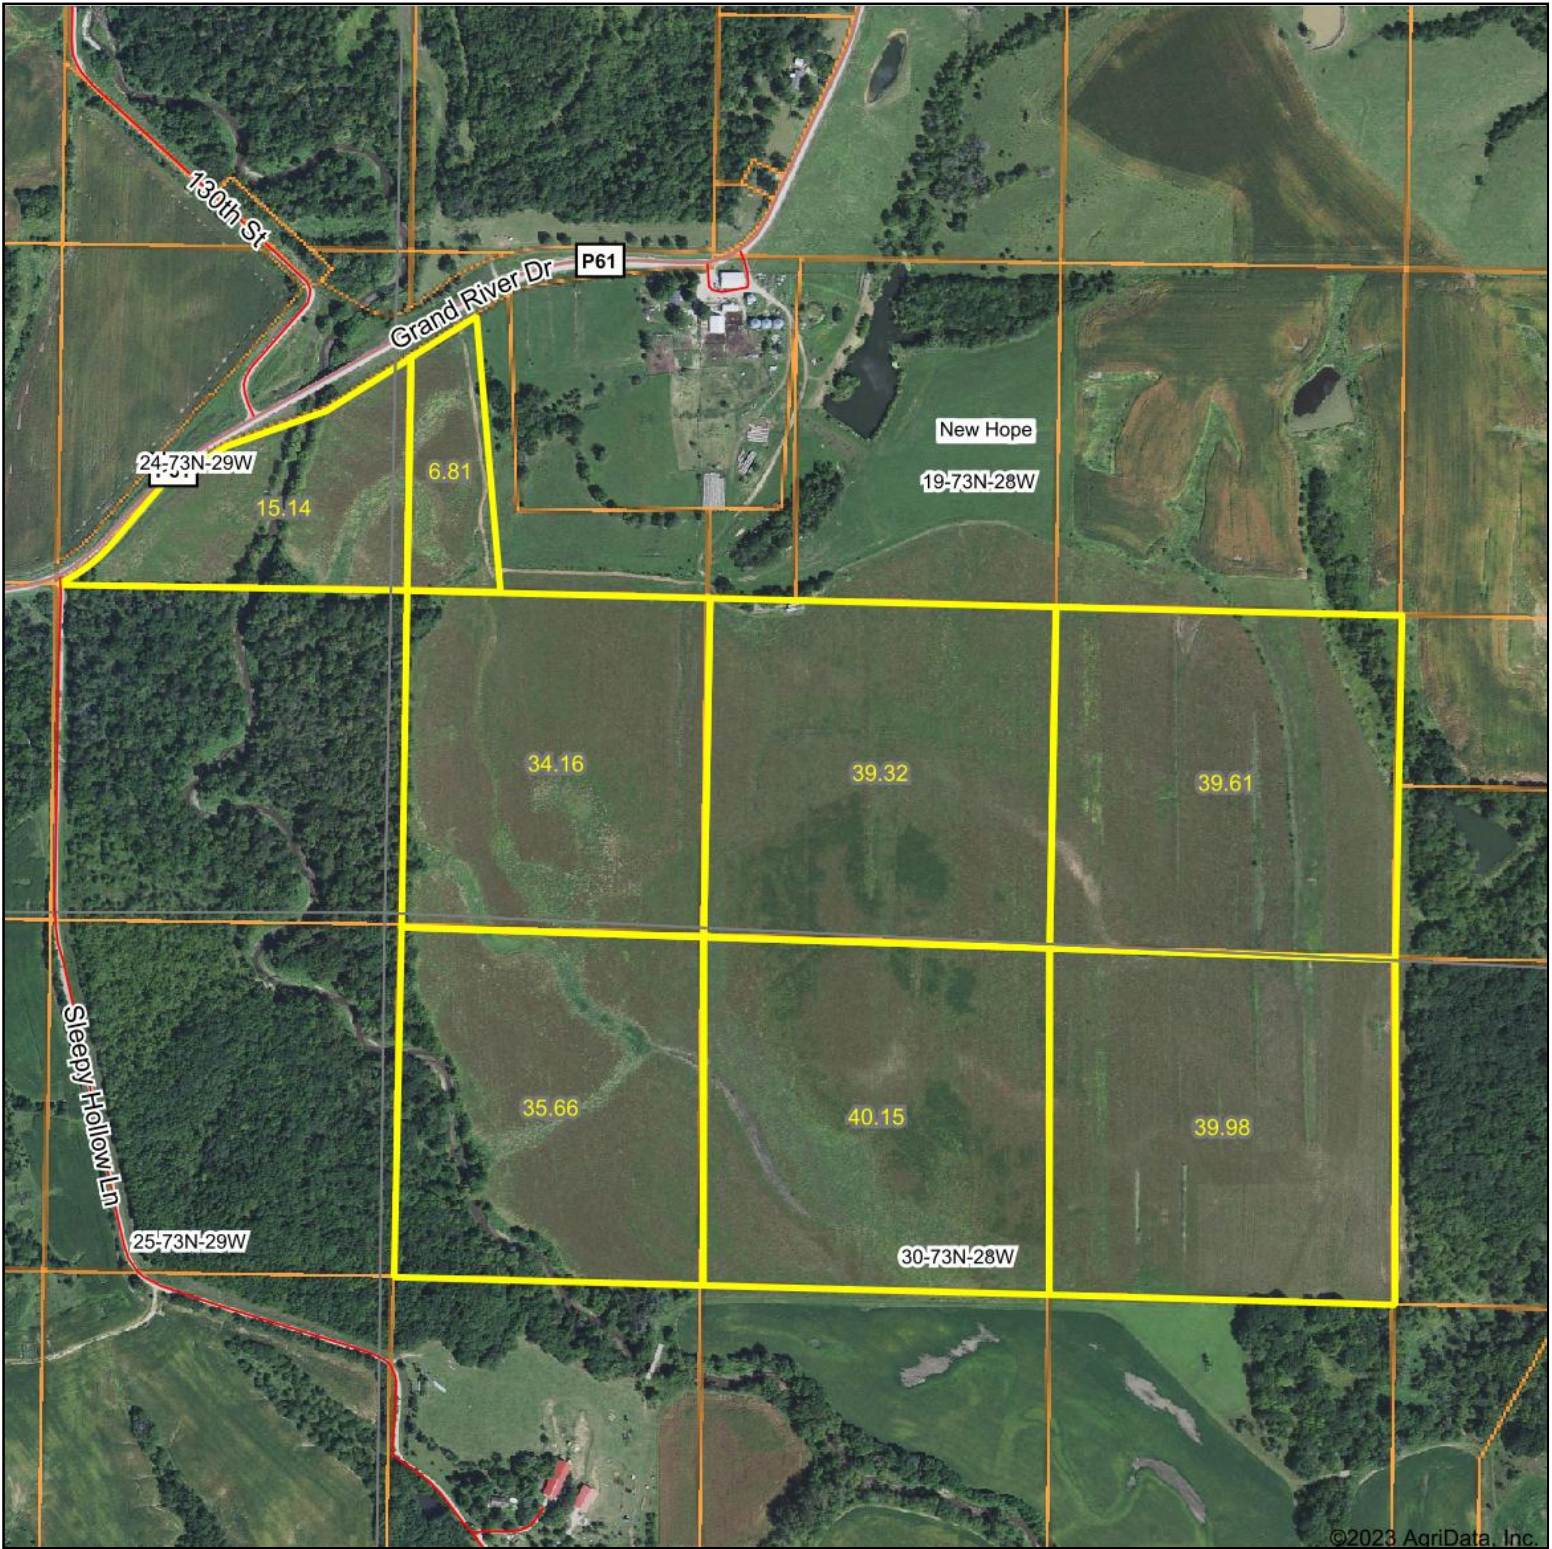

Aerial Map

Map Center: 41.100971, -94.122990

19-73N-28W
Union County
Iowa

3/29/2023

Maps Provided By:

© AgriData, Inc. 2023

www.AgriDataInc.com