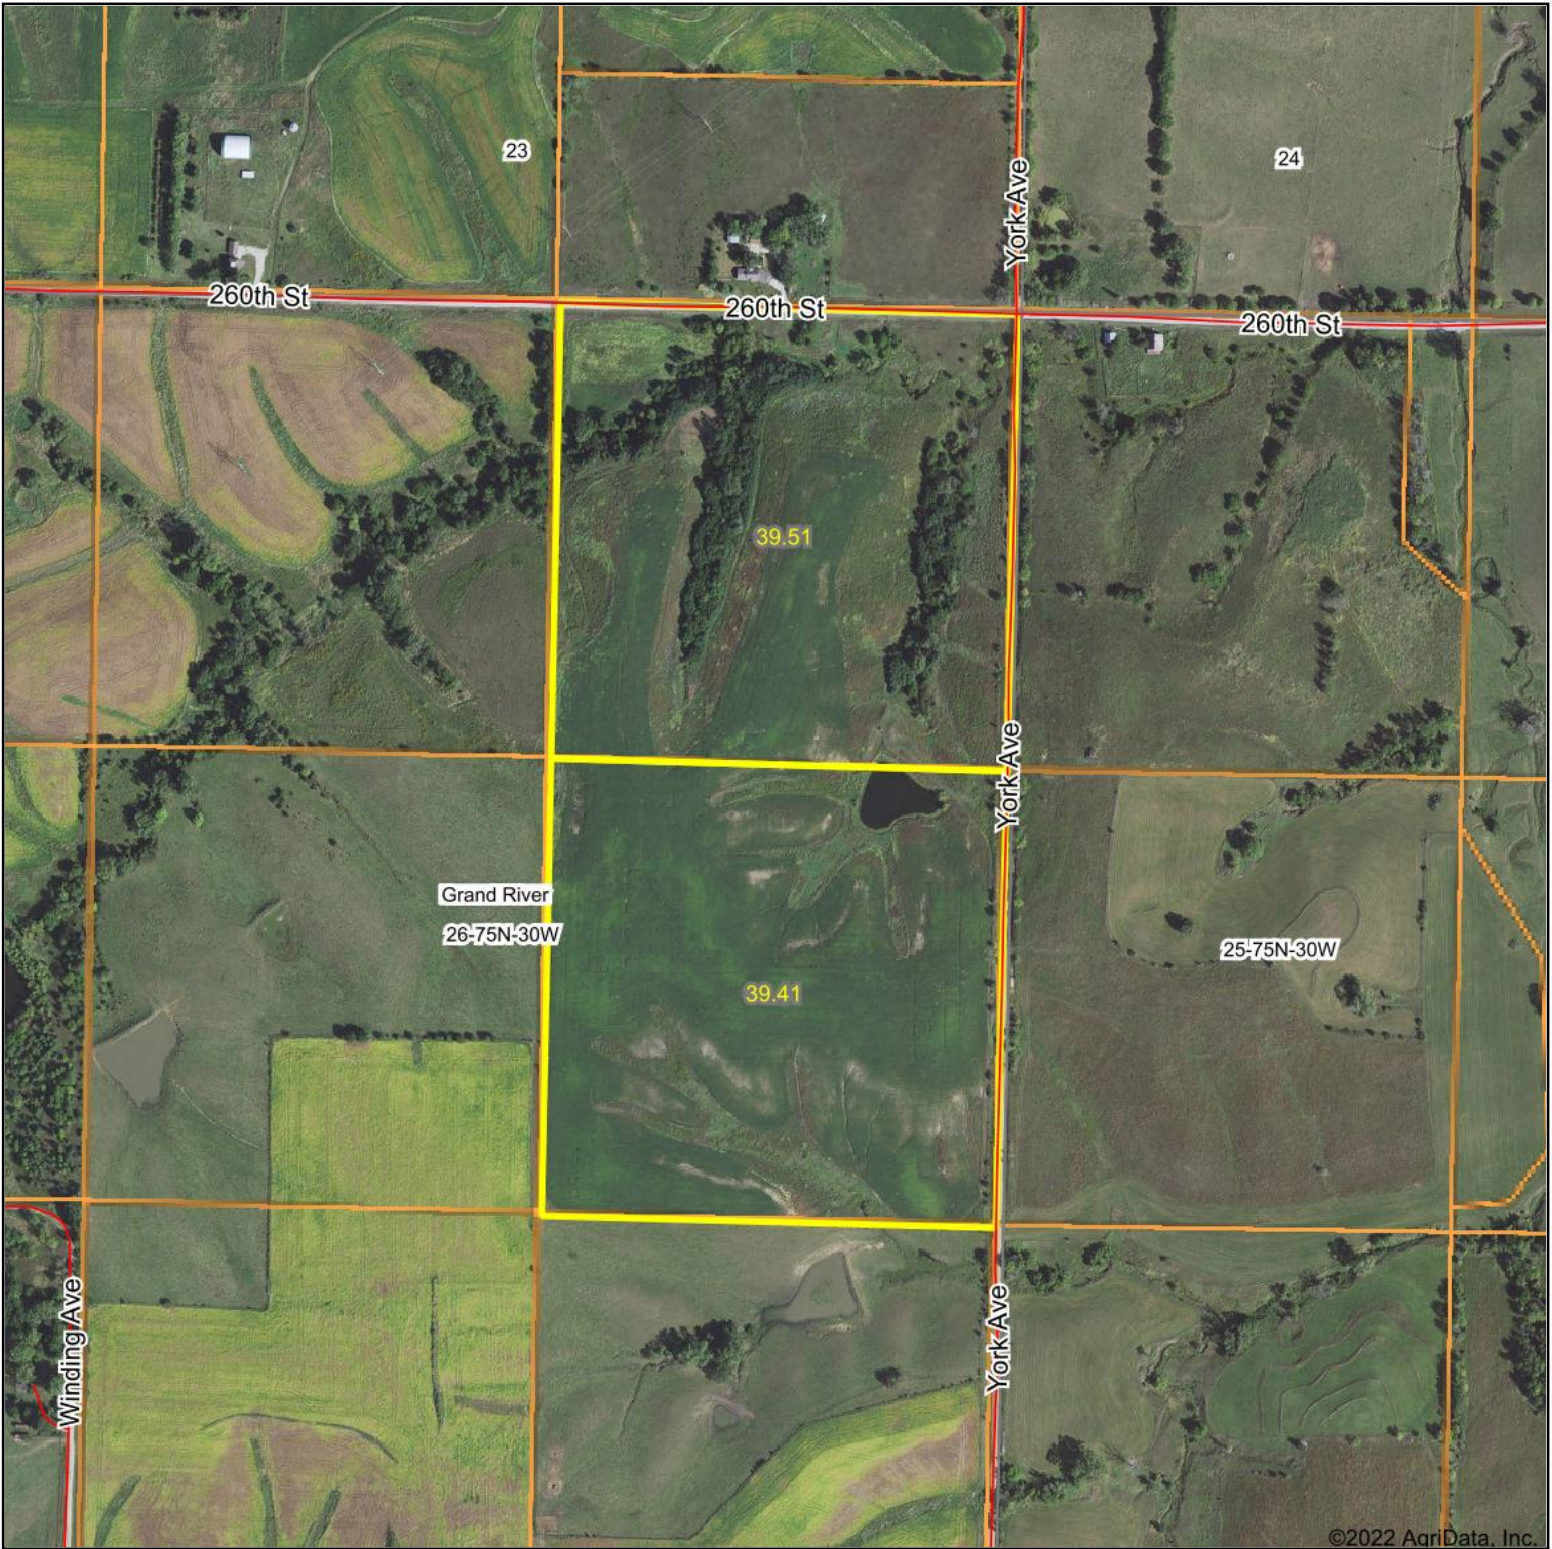

Aerial Map

Map Center: 41.268901, -94.263211

26-75N-30W
Adair County
Iowa

5/16/2022

Maps Provided By:

CUSTOMIZED ONLINE MAPPING

© AgriData, Inc. 2021

www.AgriDataInc.com