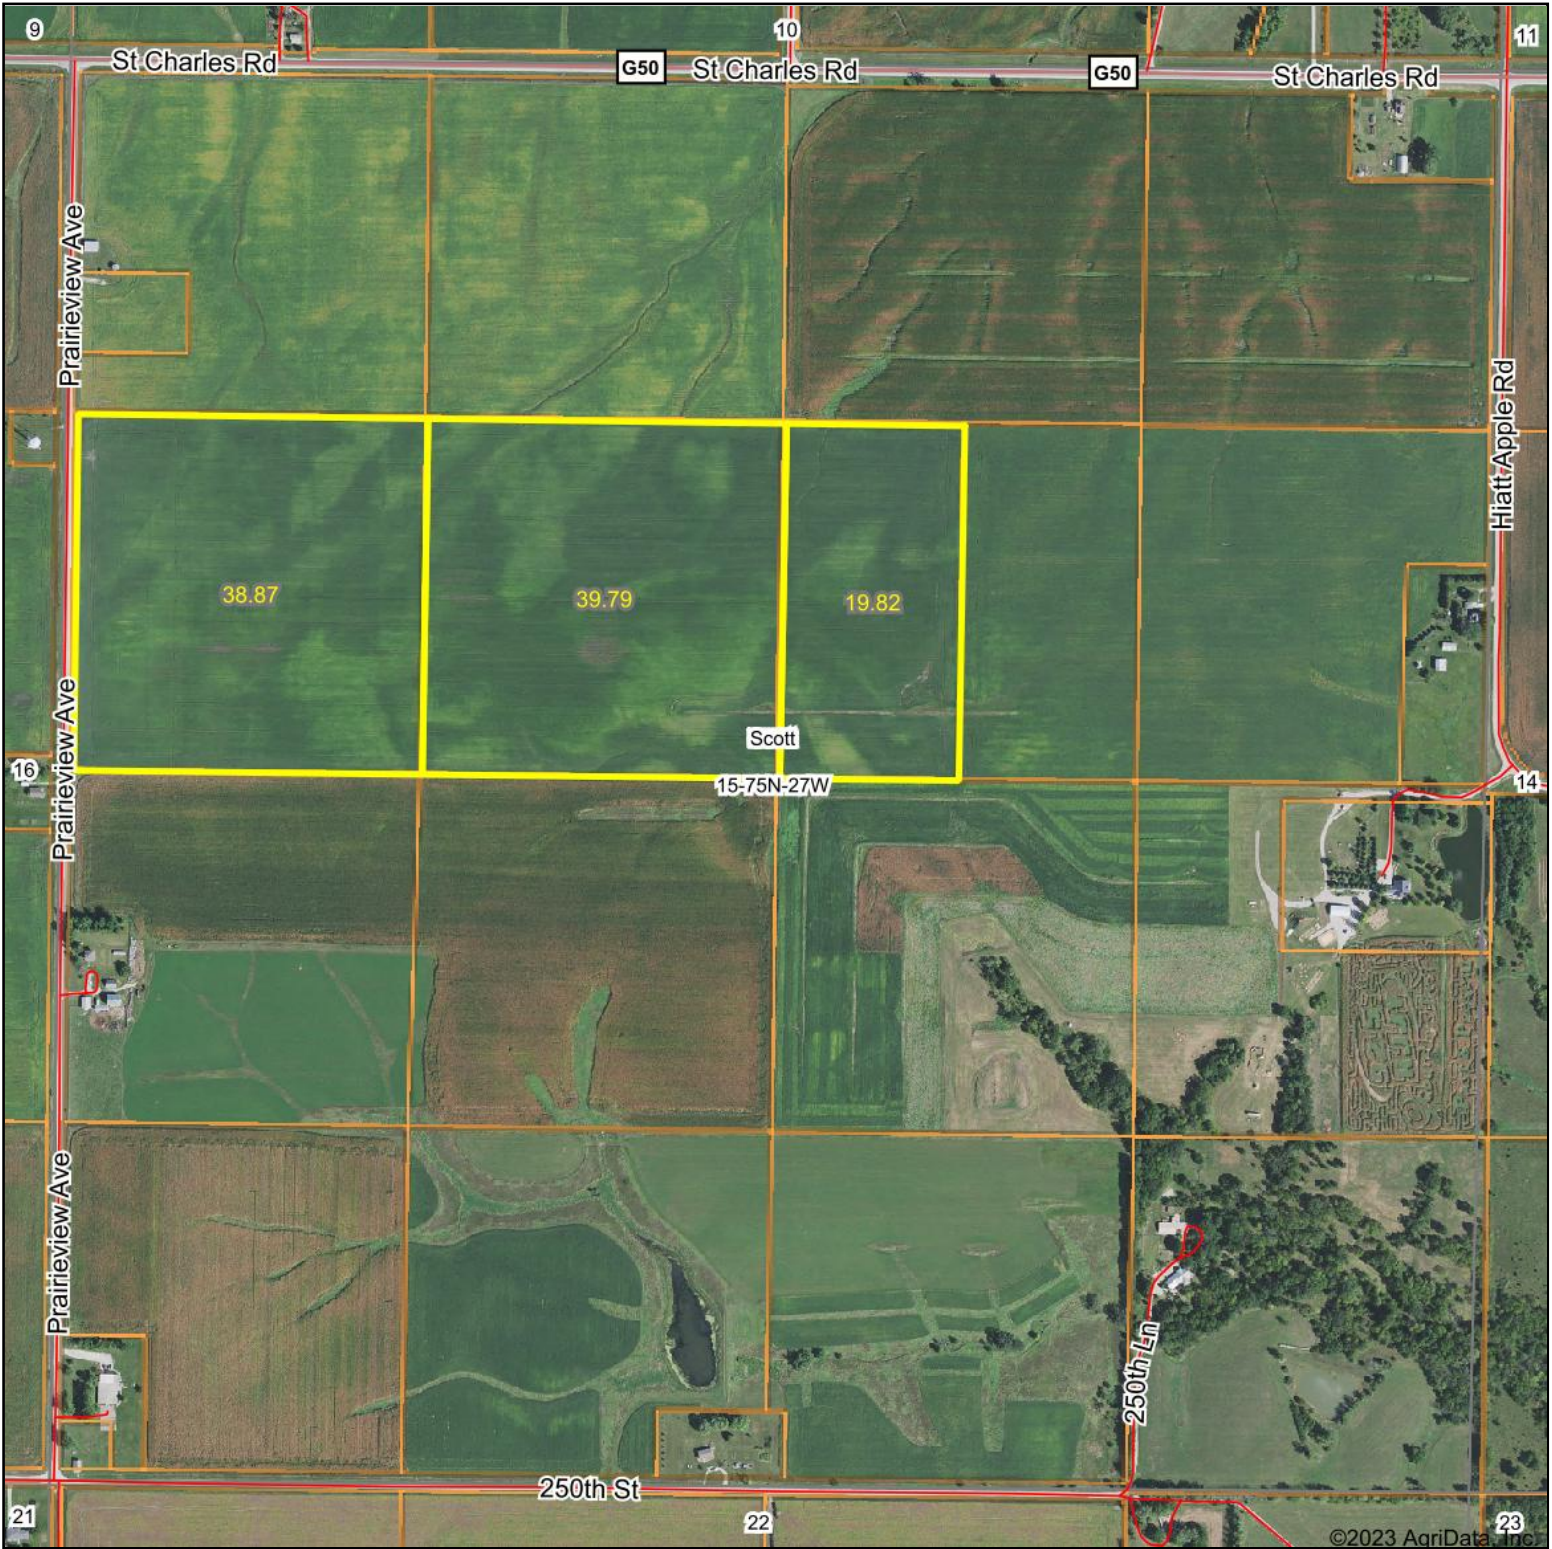

Aerial Map

Map Center: 41.294058, -93.945982

15-75N-27W
Madison County
Iowa

1/11/2023

Maps Provided By:

© AgriData, Inc. 2021

www.AgriDataInc.com

©2023 AgriData, Inc.