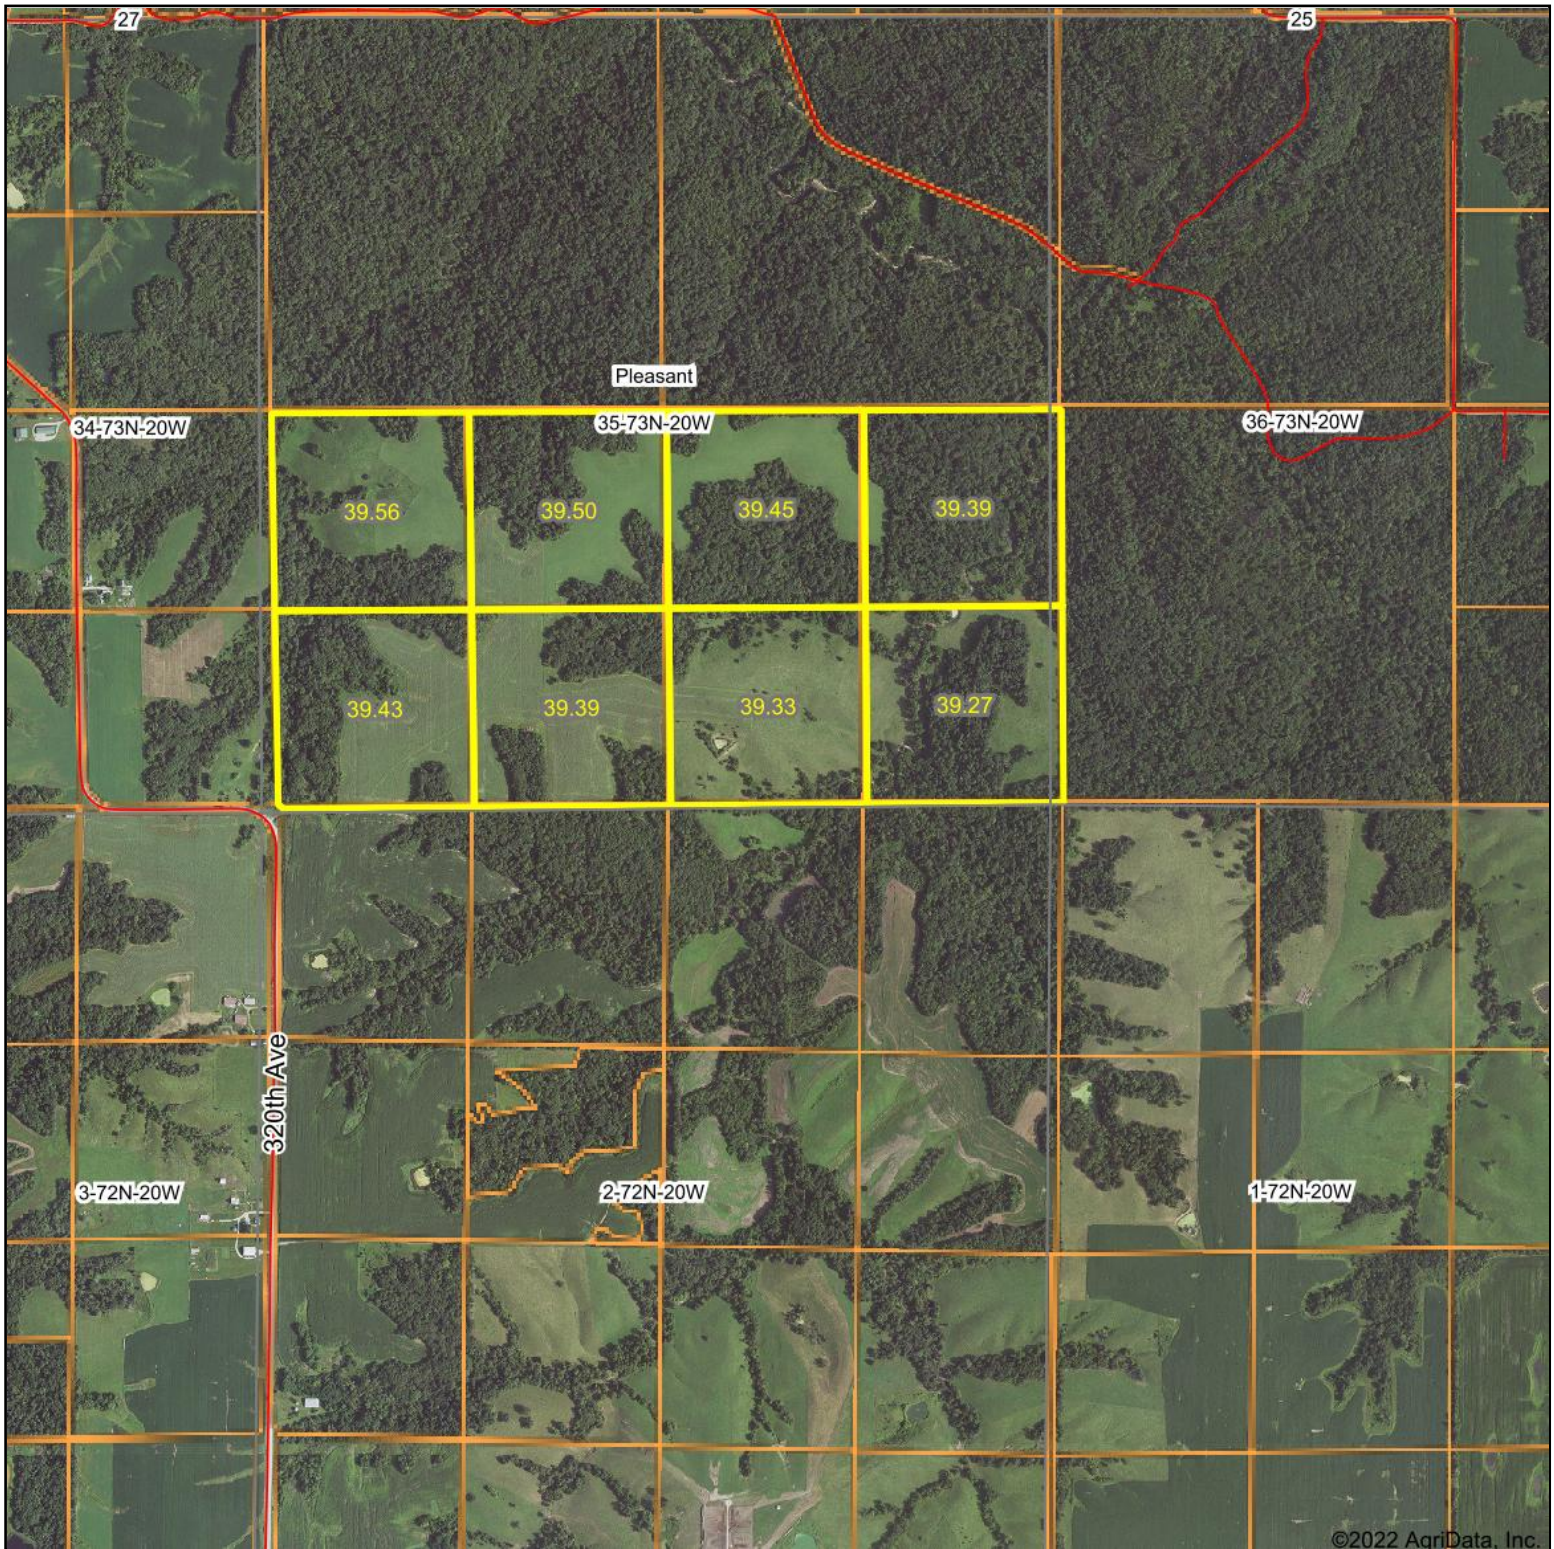

Aerial Map

©2022 AgriData, Inc.

Map Center: 41.074904, -93.124404

35-73N-20W
Lucas County
Iowa

11/21/2022

Maps Provided By:

© AgriData, Inc. 2021

www.AgriDataInc.com