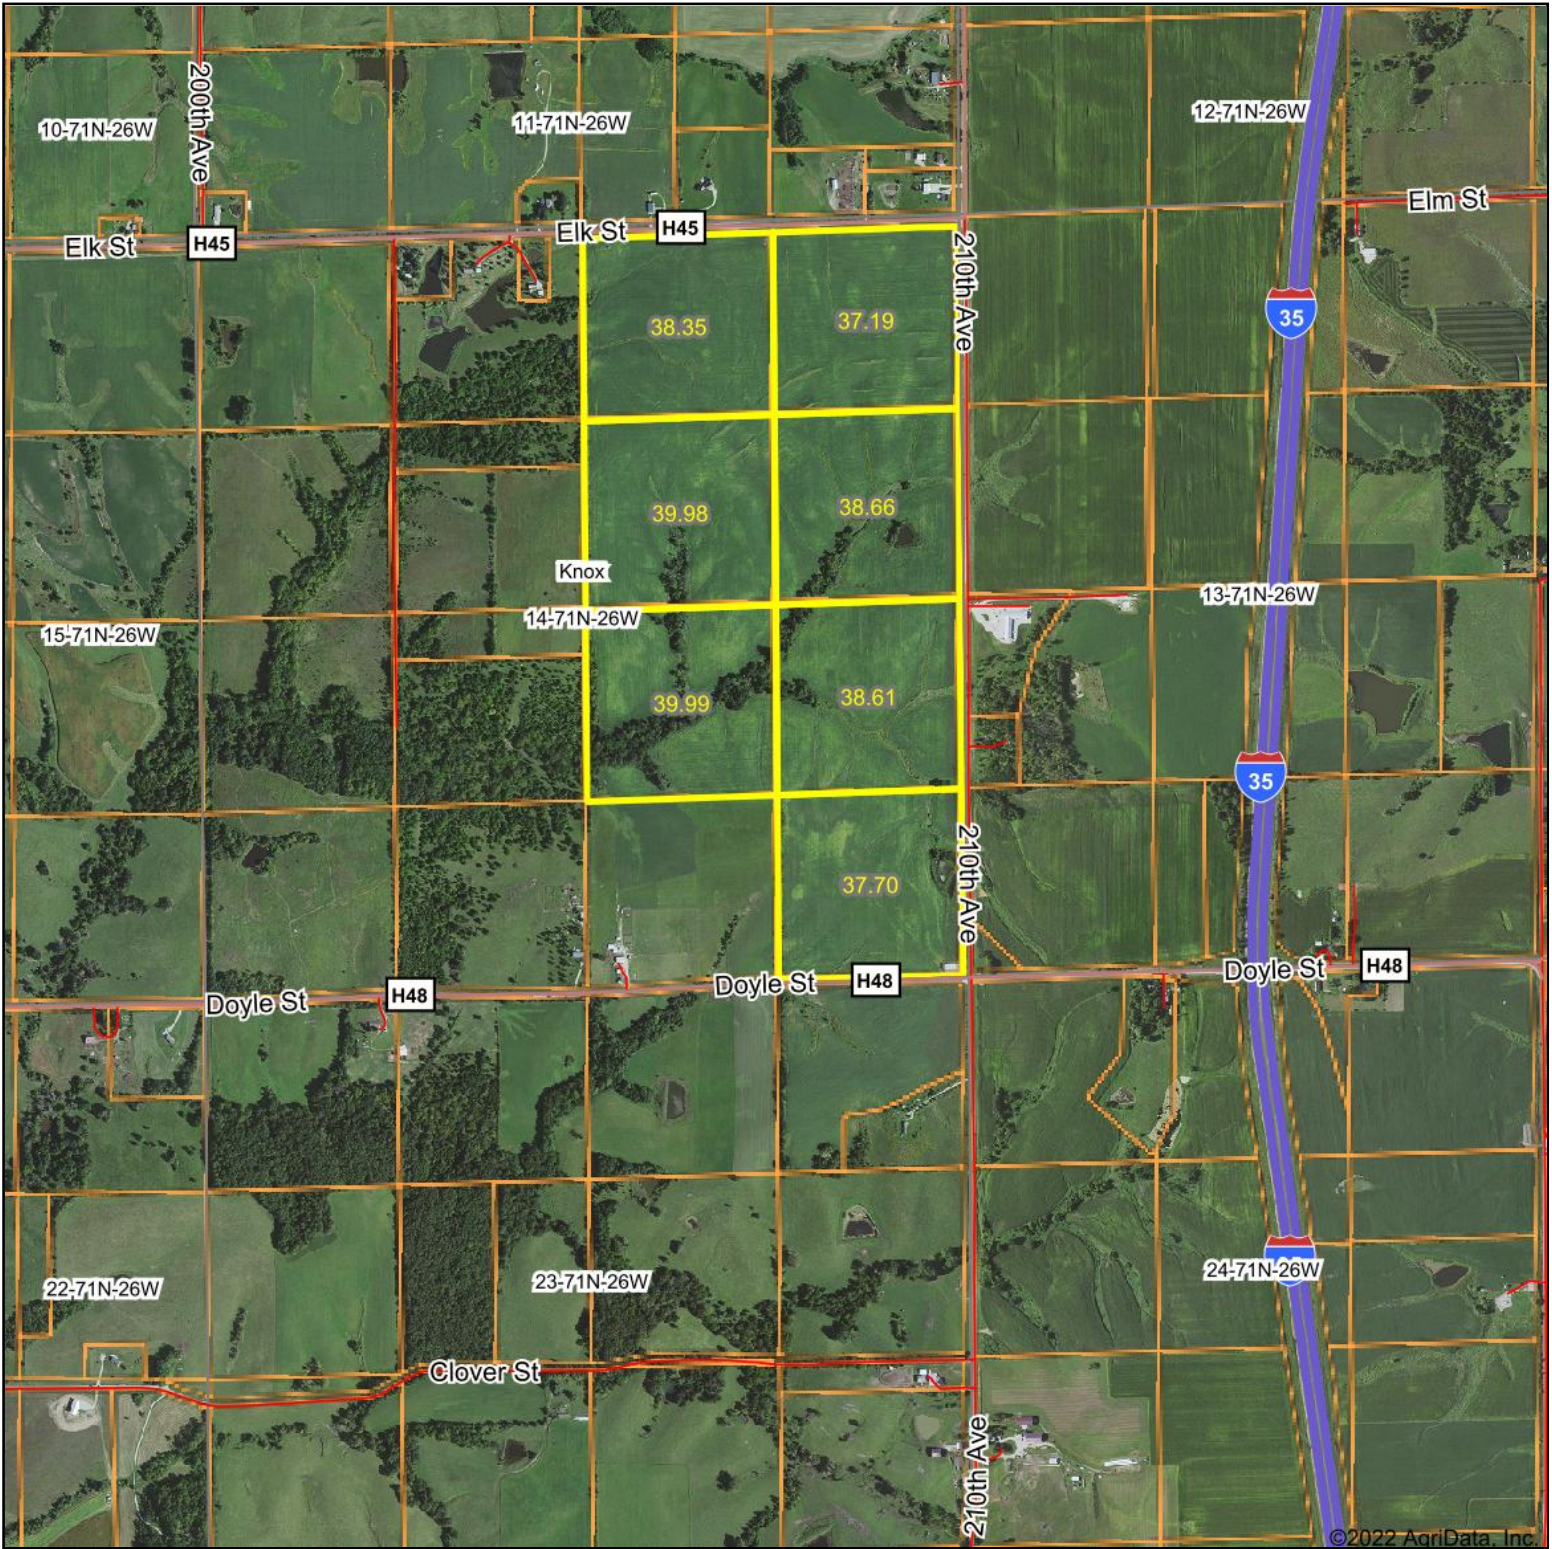

Aerial Map

Map Center: 40.946311, -93.811946

14-71N-26W
Clarke County
Iowa

Maps Provided By:

© AgriData, Inc. 2021

www.AgriDataInc.com