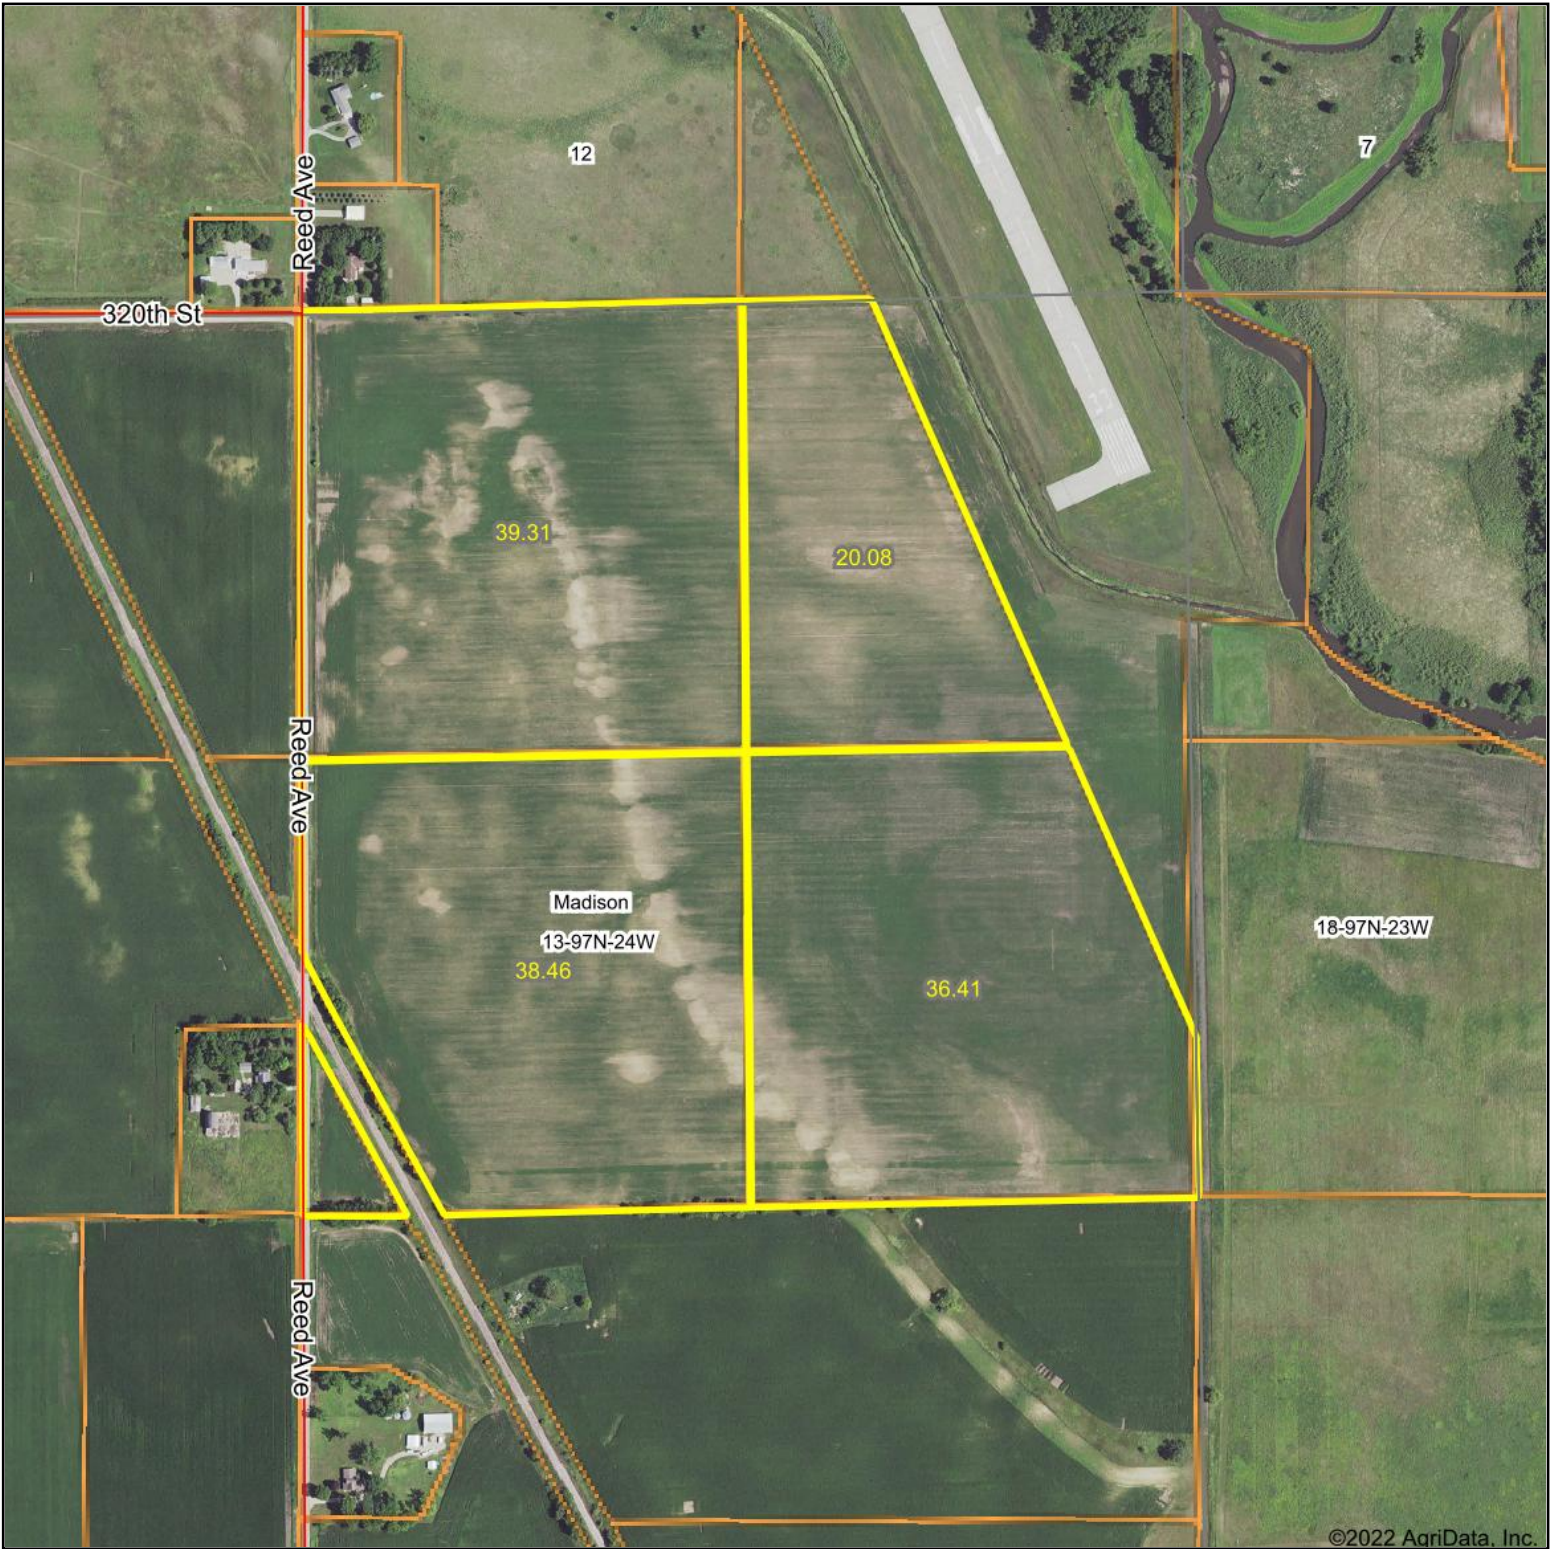

Aerial Map

Map Center: 43.223783, -93.621609

13-97N-24W
Hancock County
Iowa

9/20/2022

Maps Provided By:

© AgriData, Inc. 2021

www.AgriDataInc.com