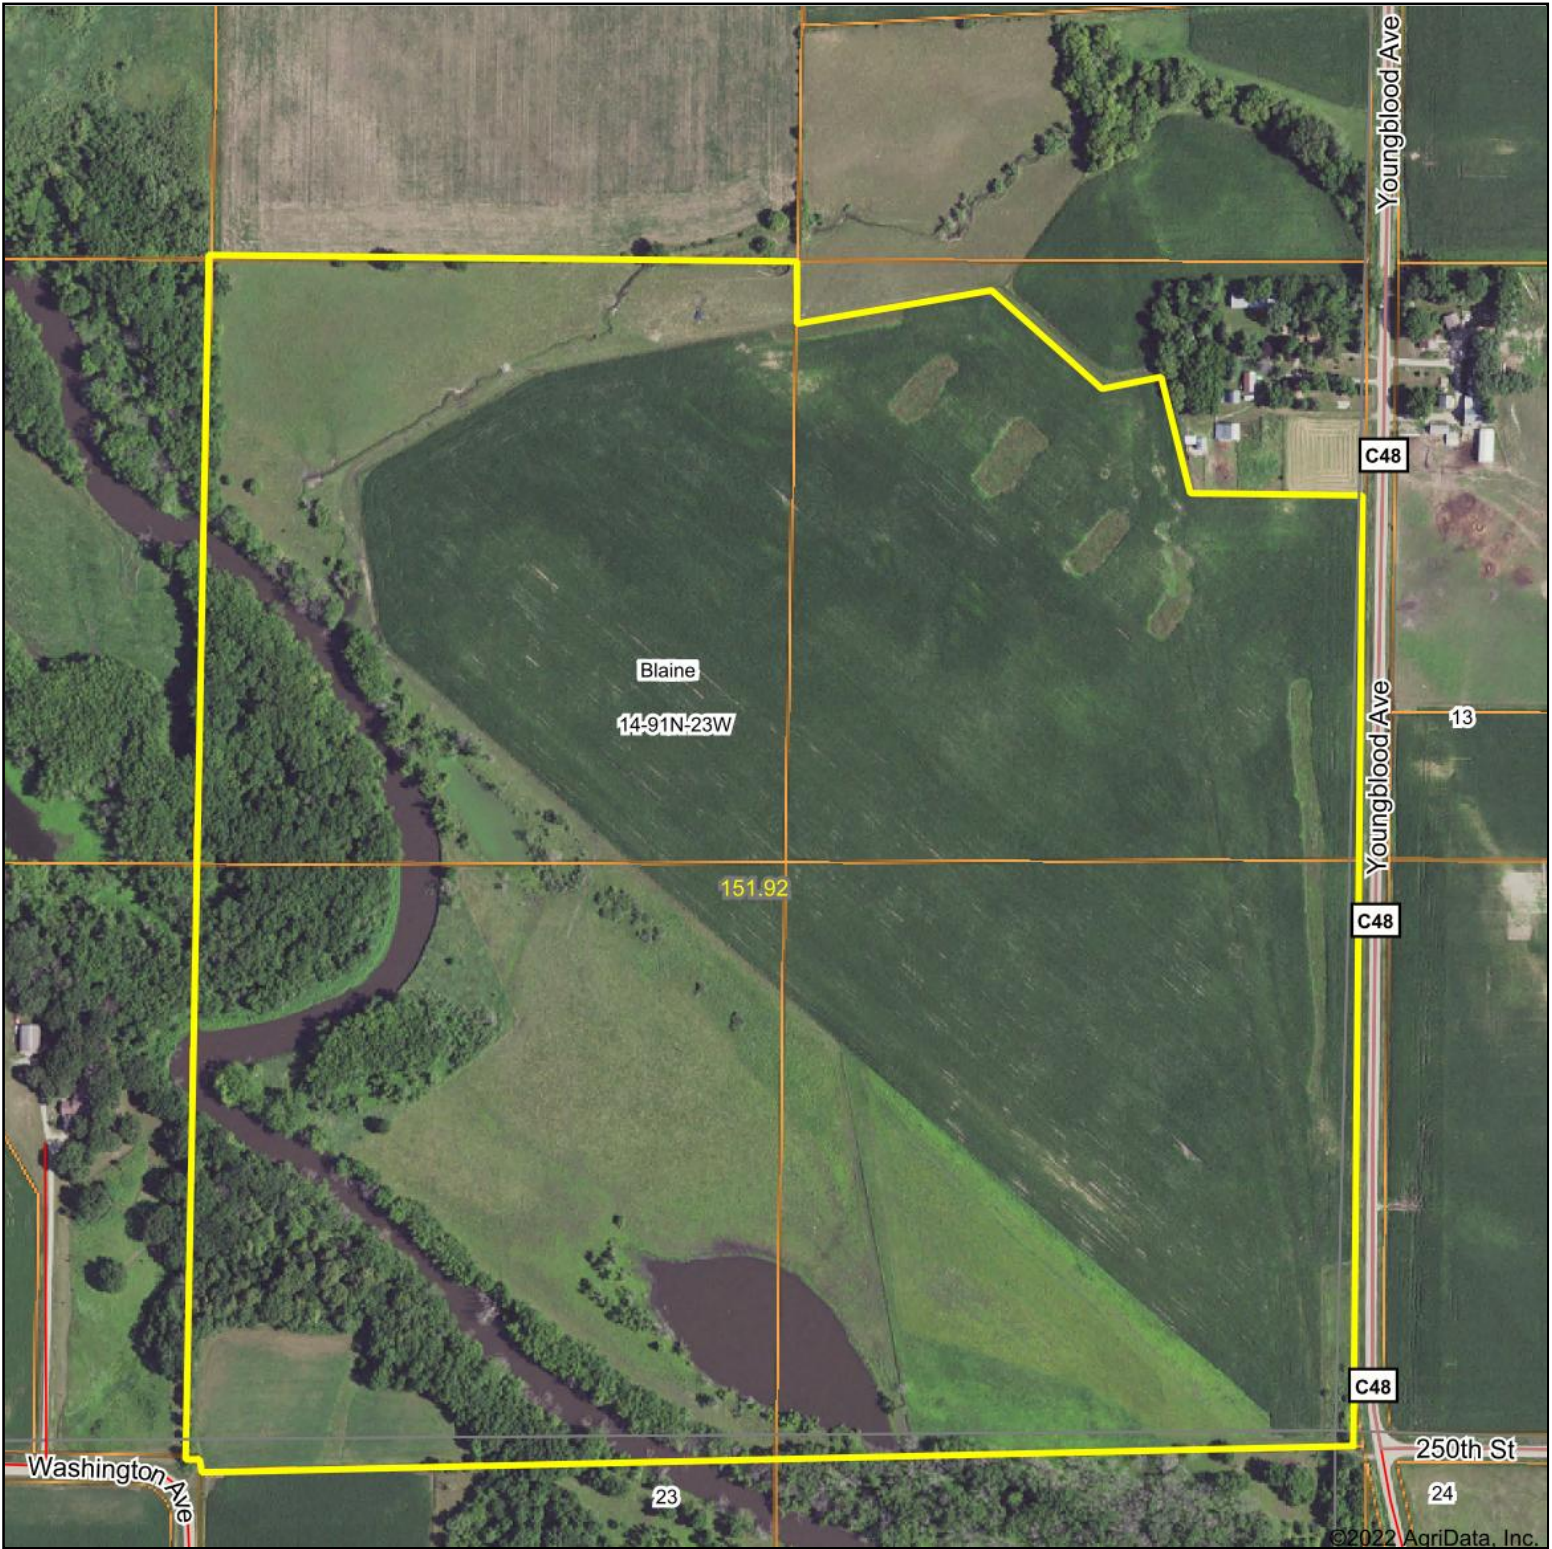

Aerial Map

©2022 AgriData, Inc.

Map Center: 42.692363, -93.523864

14-91N-23W
Wright County
Iowa

10/18/2022

Maps Provided By:

© AgriData, Inc. 2021

www.AgriDataInc.com