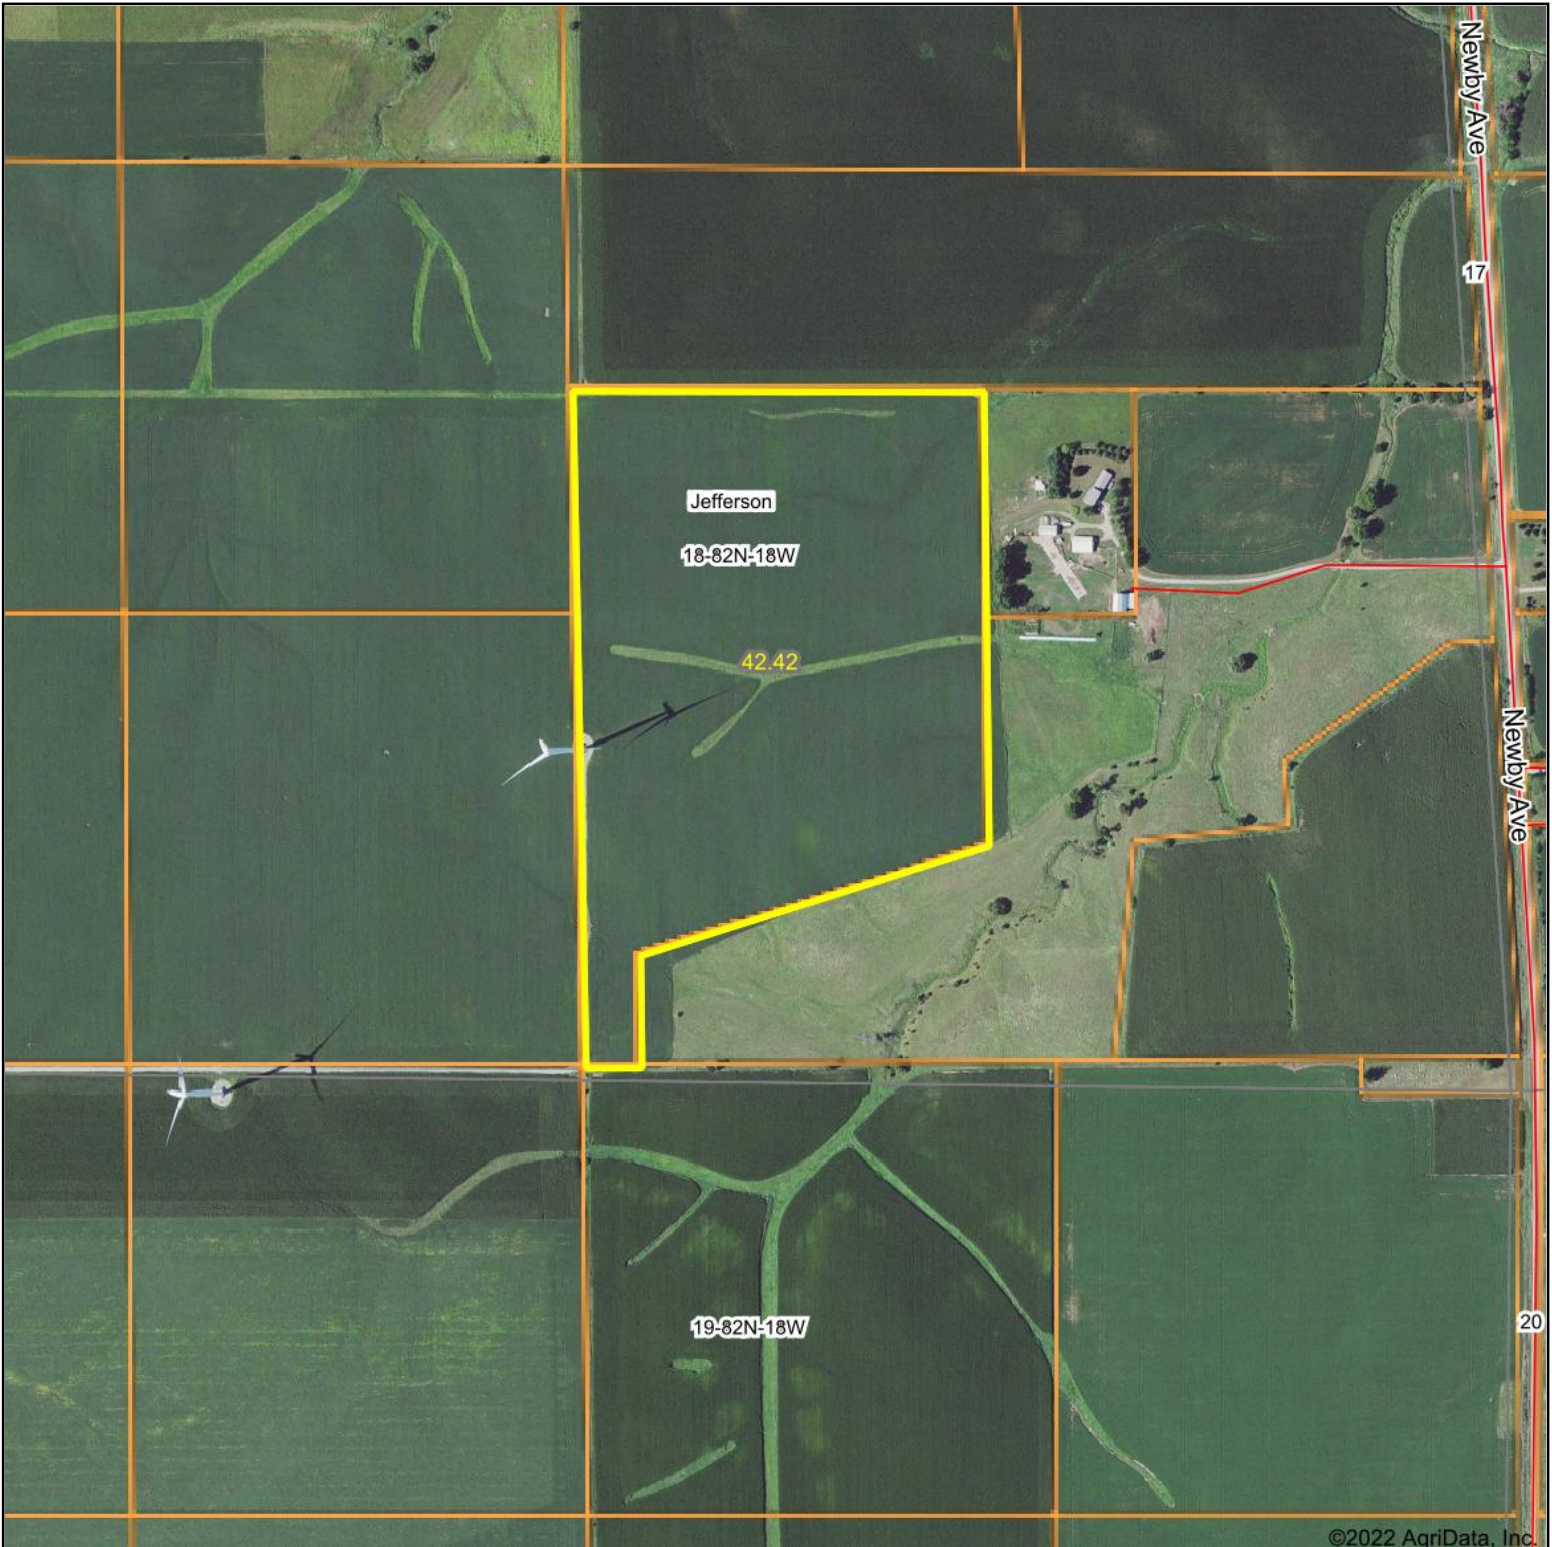

Aerial Map

©2022 AgriData, Inc.

Map Center: 41.908380, -92.987937

18-82N-18W
Marshall County
Iowa

8/29/2022

Maps Provided By:

© AgriData, Inc. 2021

www.AgriDataInc.com