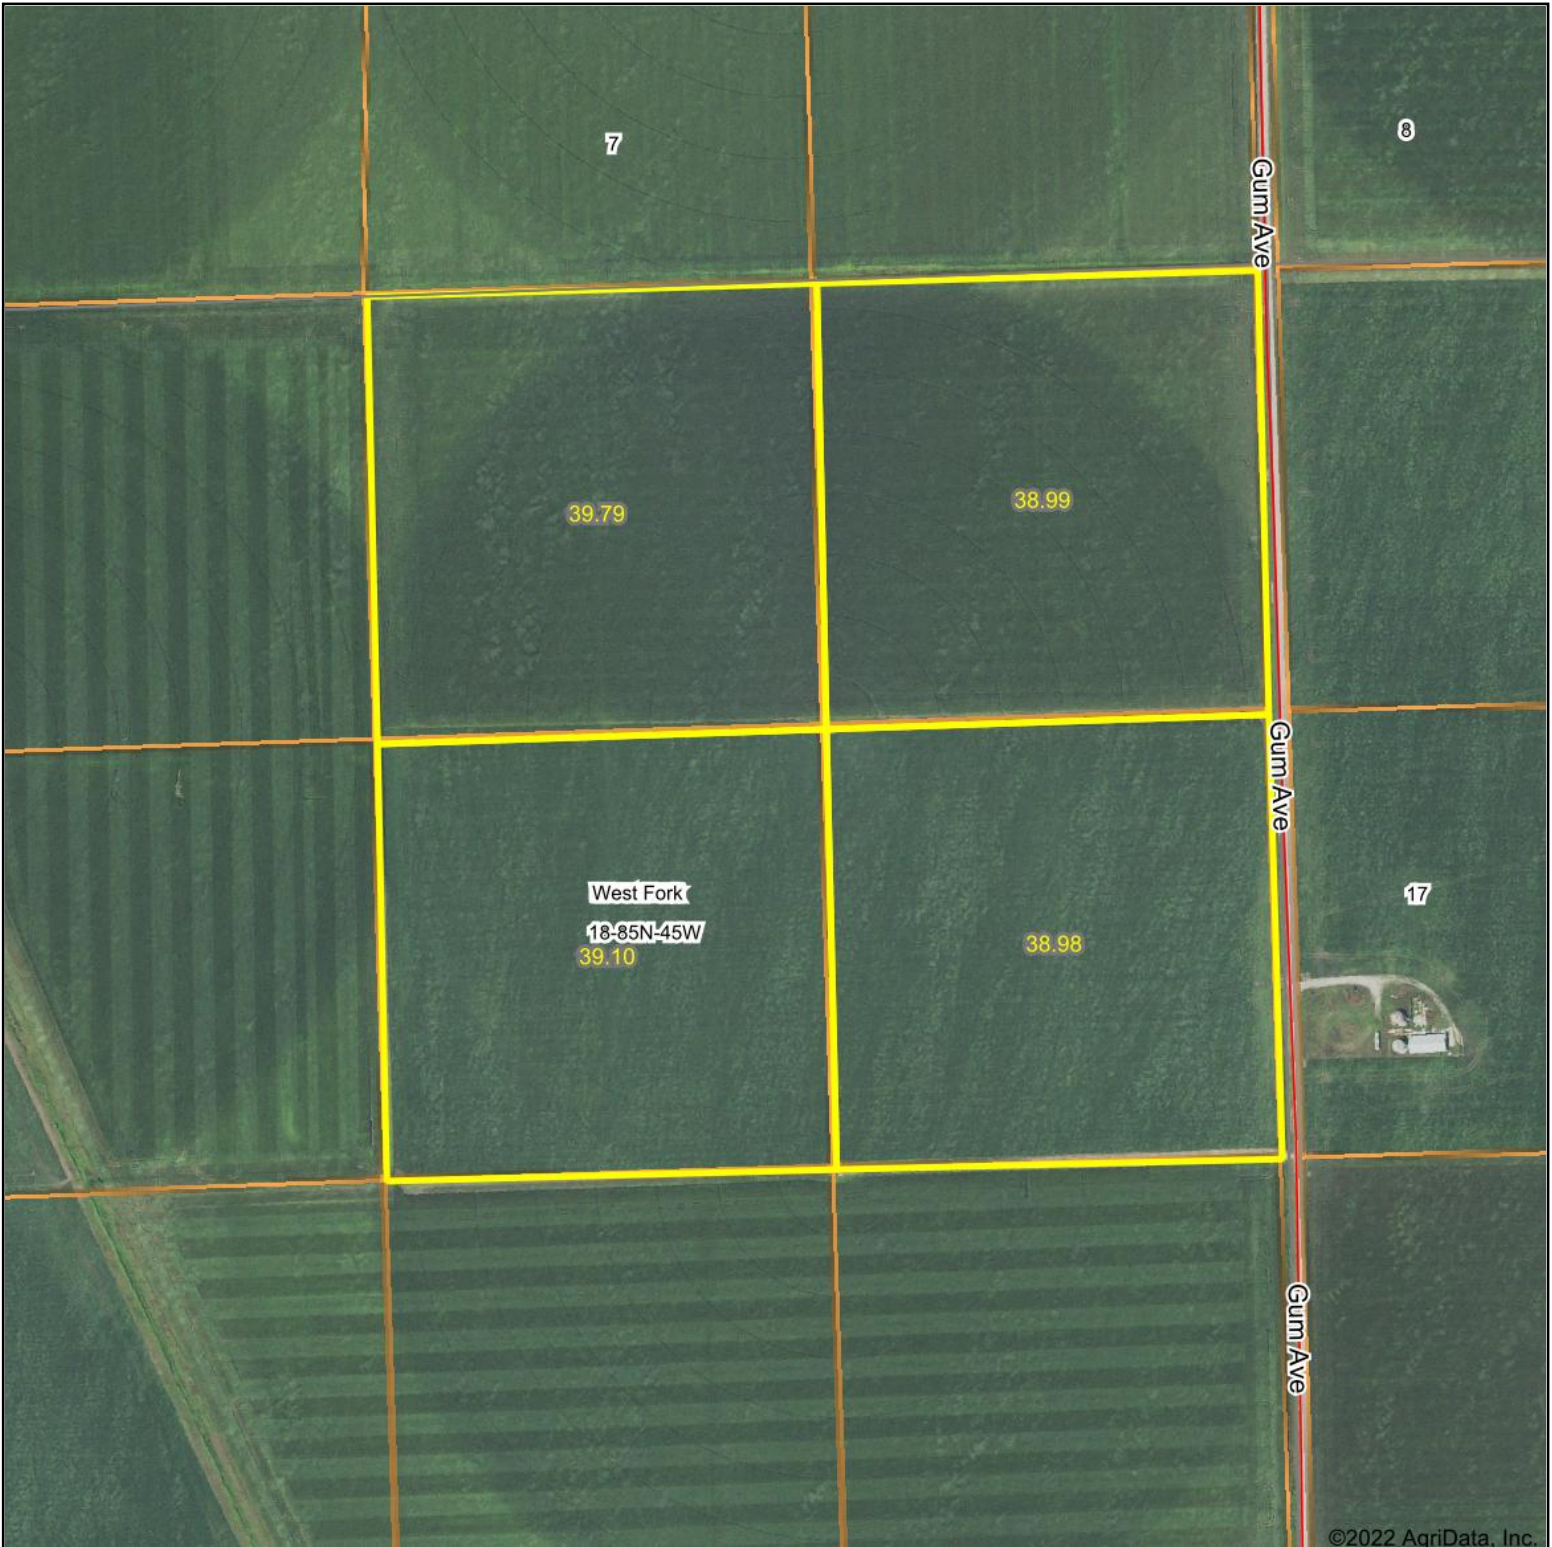

Aerial Map

©2022 AgriData, Inc.

Map Center: 42.180770, -96.121837

18-85N-45W
Monona County
Iowa

7/18/2022

Maps Provided By:

© AgriData, Inc. 2021

www.AgriDataInc.com