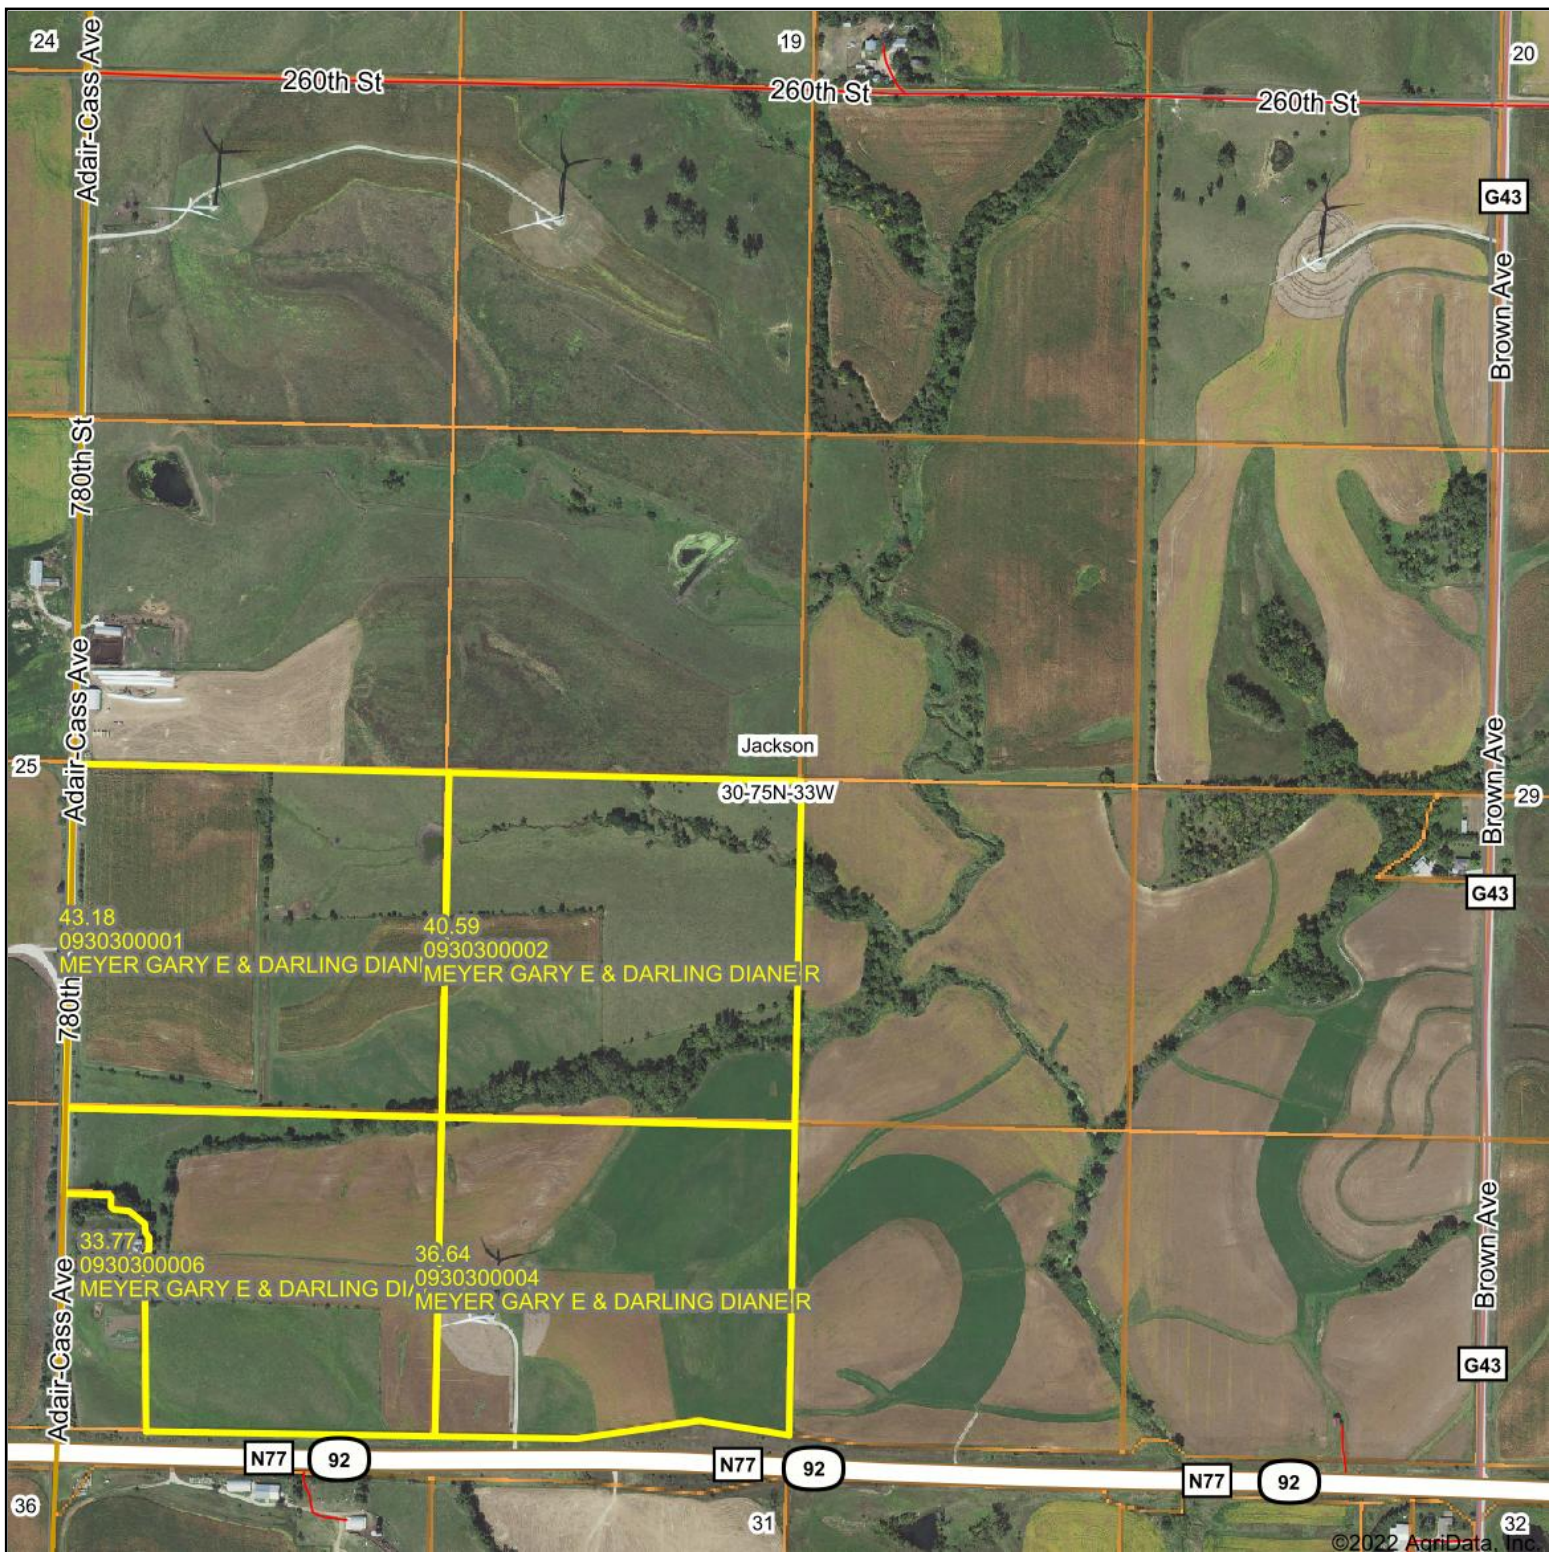

Aerial Map

Map Center: 41.265875, -94.690635

30-75N-33W
Adair County
Iowa

7/25/2022

Maps Provided By:

© AgriData, Inc. 2021

www.AgriDataInc.com