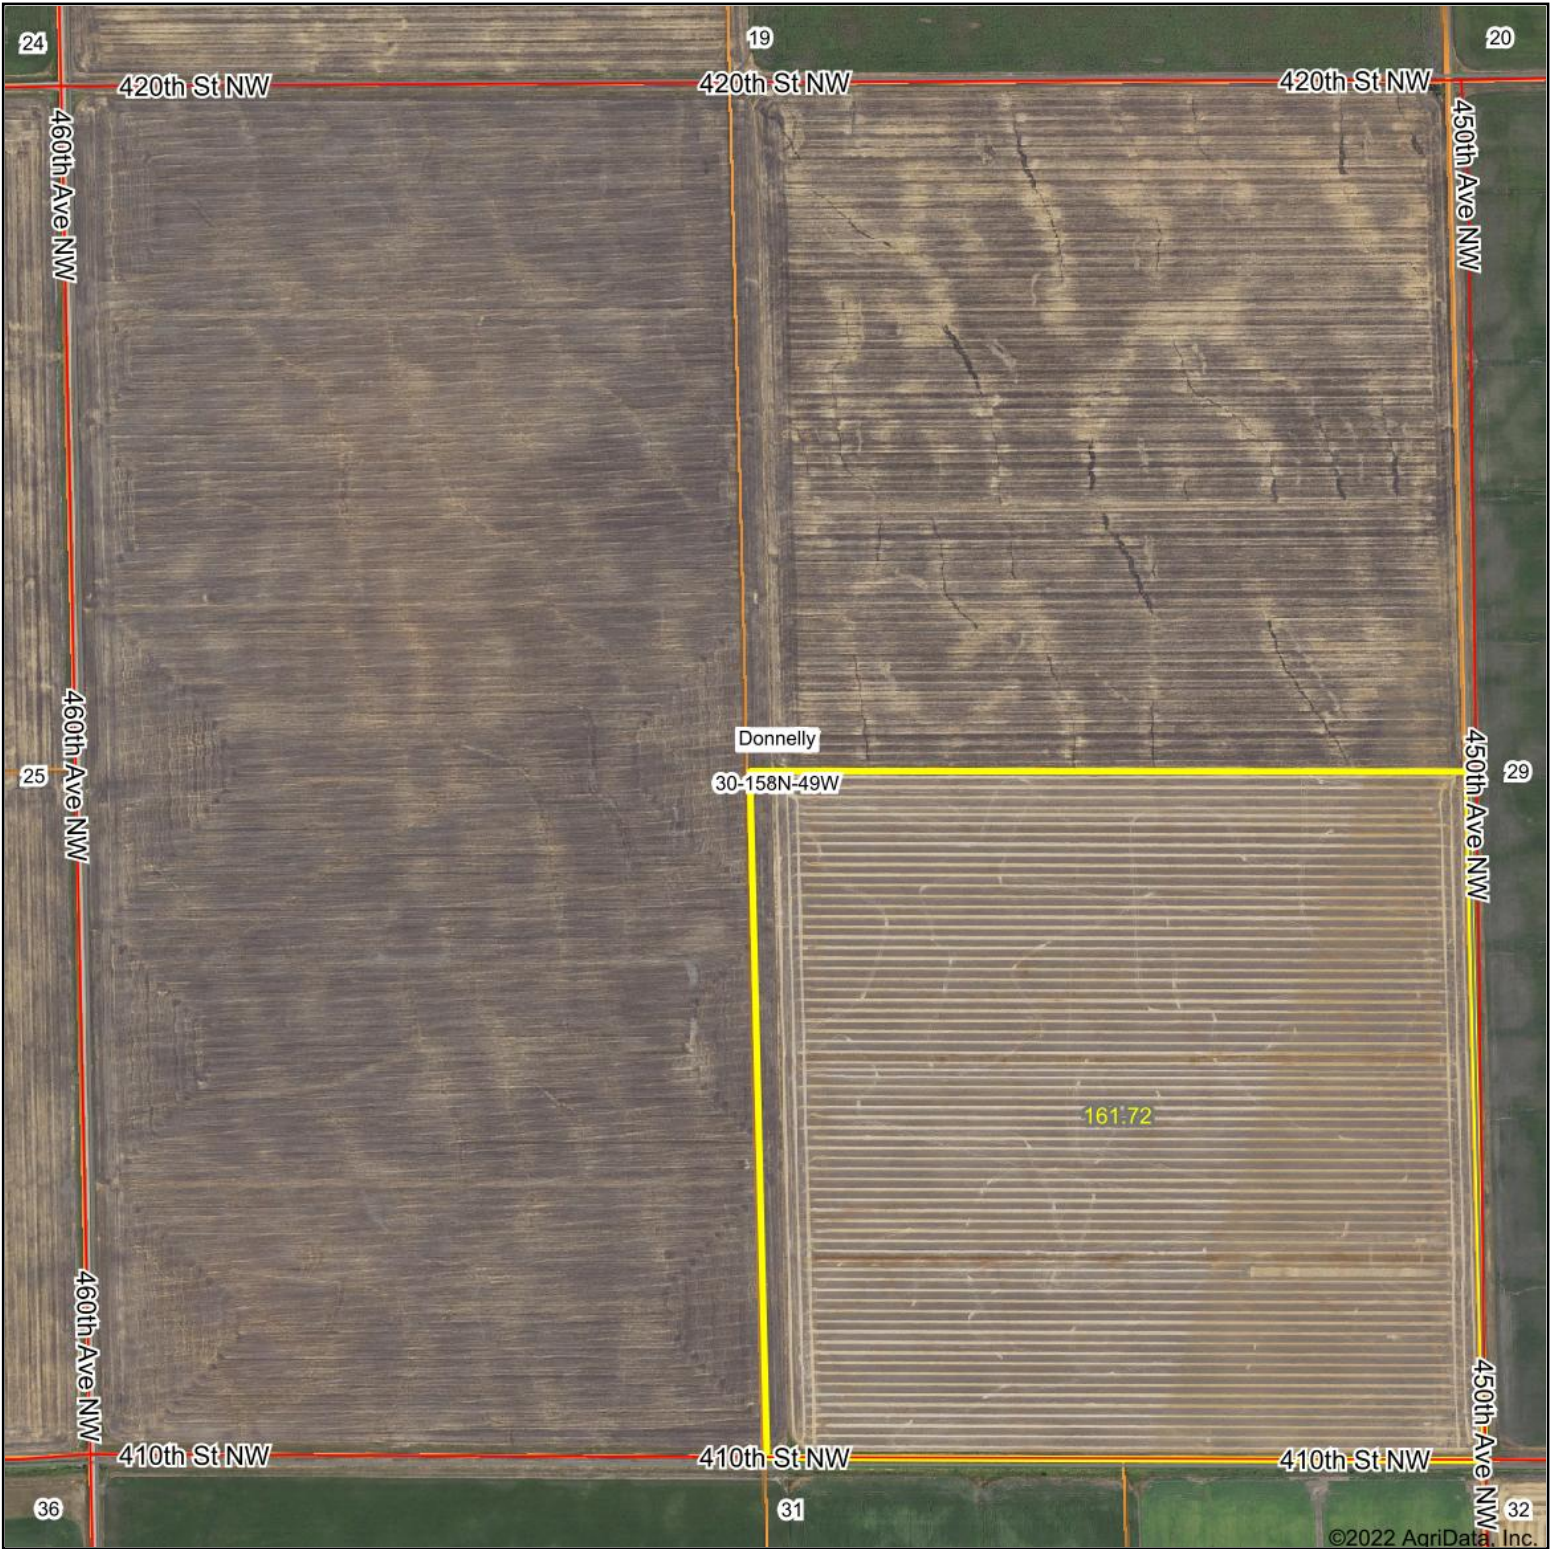

Aerial Map

©2022 AgriData, Inc.

Map Center: 48.478684, -97.031028

30-158N-49W
Marshall County
Minnesota

8/4/2022

Maps Provided By:

© AgriData, Inc. 2021

www.AgriDataInc.com