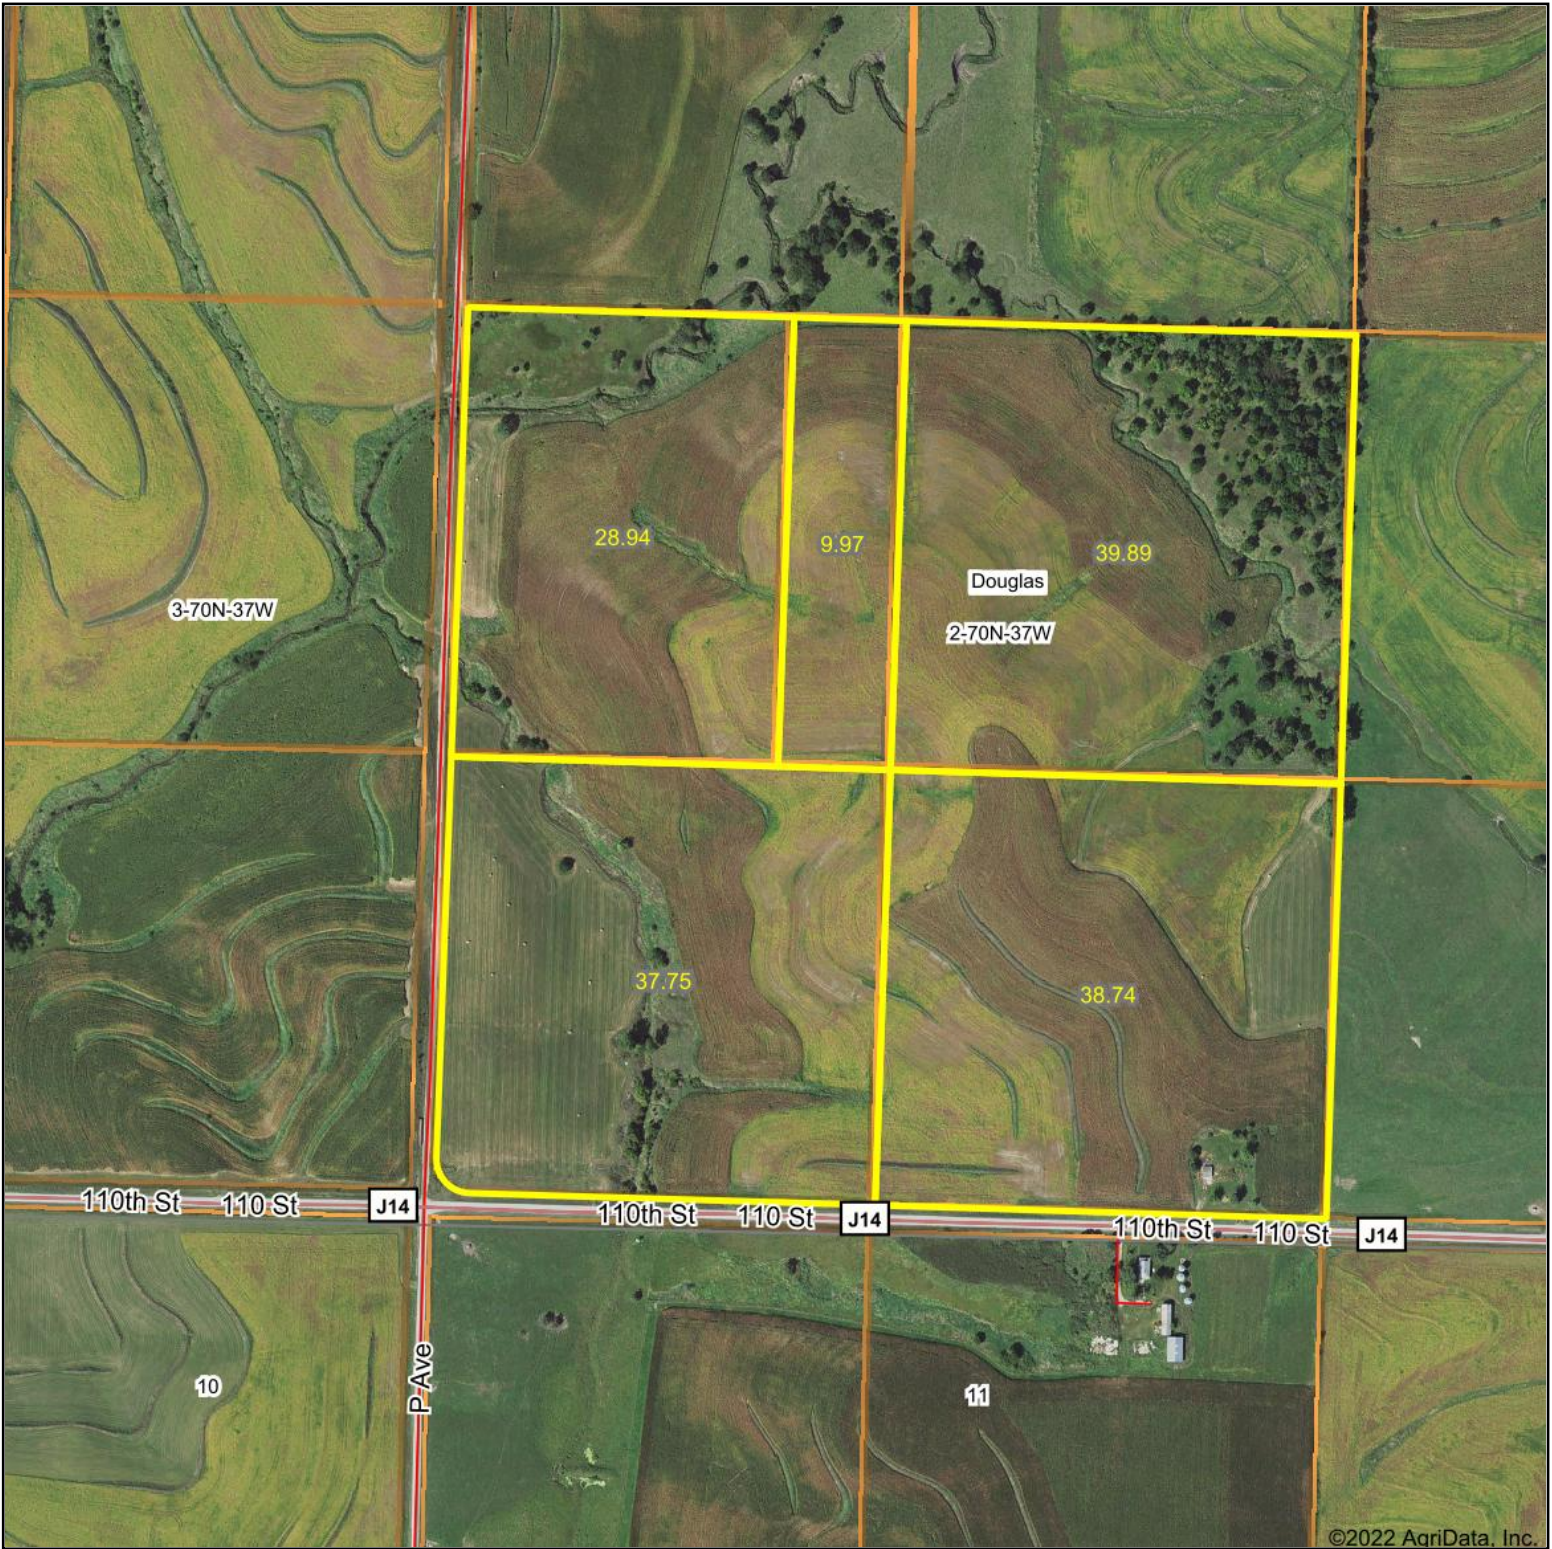

# Aerial Map

Map Center: 40.889970, -95.076983

**2-70N-37W**  
**Page County**  
**Iowa**

5/2/2022

Maps Provided By:

© AgriData, Inc. 2021

www.AgriDataInc.com